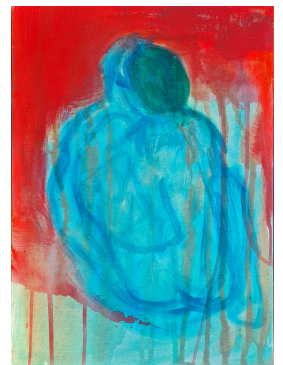

Artist's Muse I & II

R 8,000.00 ex. vat

Artist's Muse I & II

(2024)

Acrylic on canvas (x2)

11.5 x 16.5 inches (A3)

Two studies in turquoise and red, a reference to Picasso's Blue Nude. The muse becomes a living, moving woman, a model getting into position; later, becoming a duo of forms.

Frame	None
Medium	Acrylic on Canvas
Location	Cape Town, South Africa
Height	42.00 cm
Width	59.40 cm
Artist	Sarah Jayne Fell
Year	2024