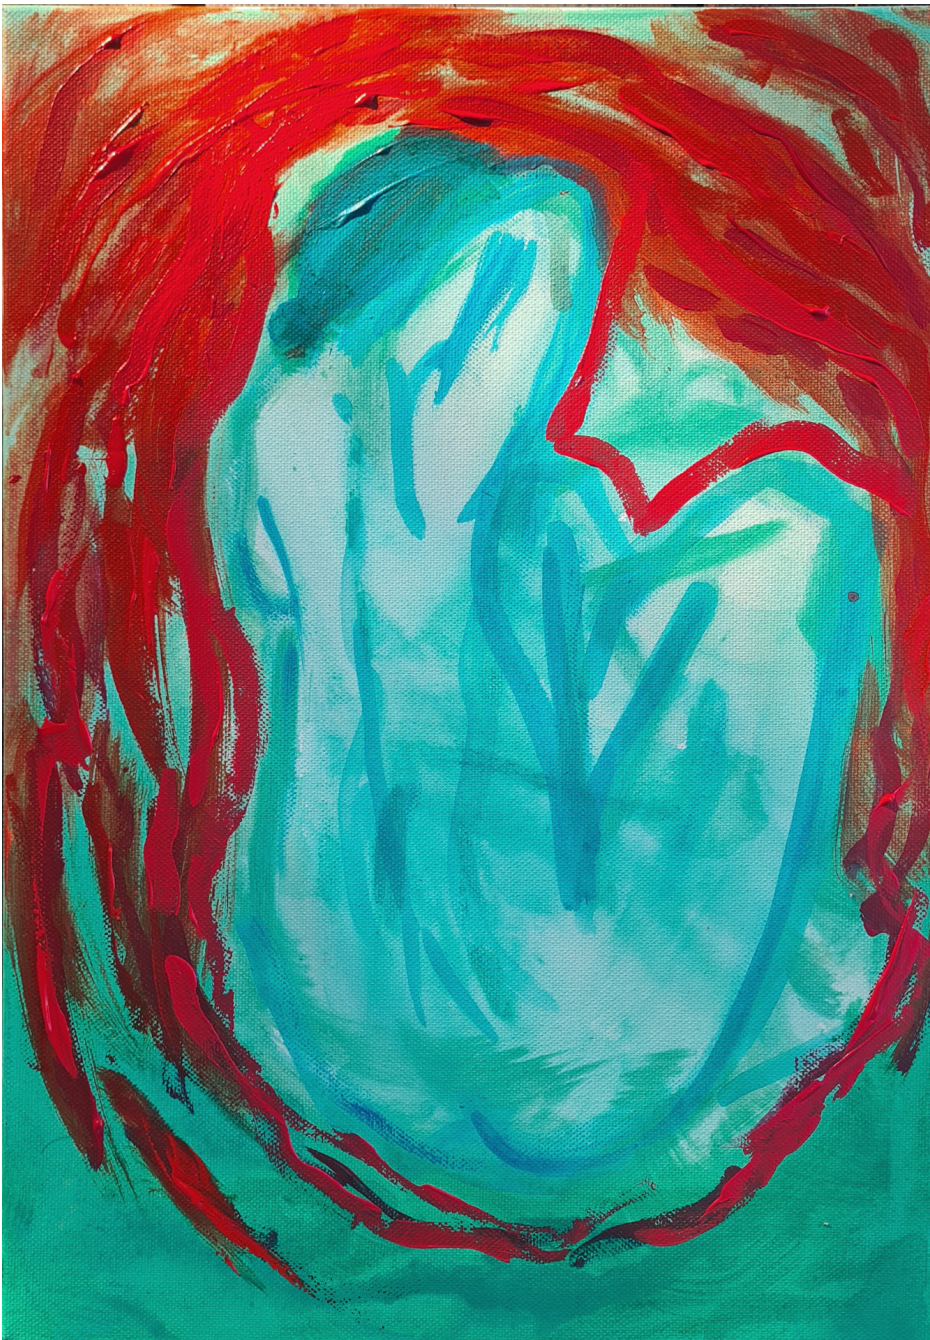

Artist's Muse I & II

R 8,000.00 ex. vat

Artist's Muse I & II

(2024)

Acrylic on canvas (x2)

11.5 x 16.5 inches (A3)

Two studies in turquoise and red, a reference to Picasso's Blue Nude. The muse becomes a living, moving woman, a model getting into position; later, becoming a duo of forms.

Frame	None
Medium	Acrylic on Canvas
Location	Cape Town, South Africa
Height	42.00 cm
Width	59.40 cm
Artist	Sarah Jayne Fell
Year	2024