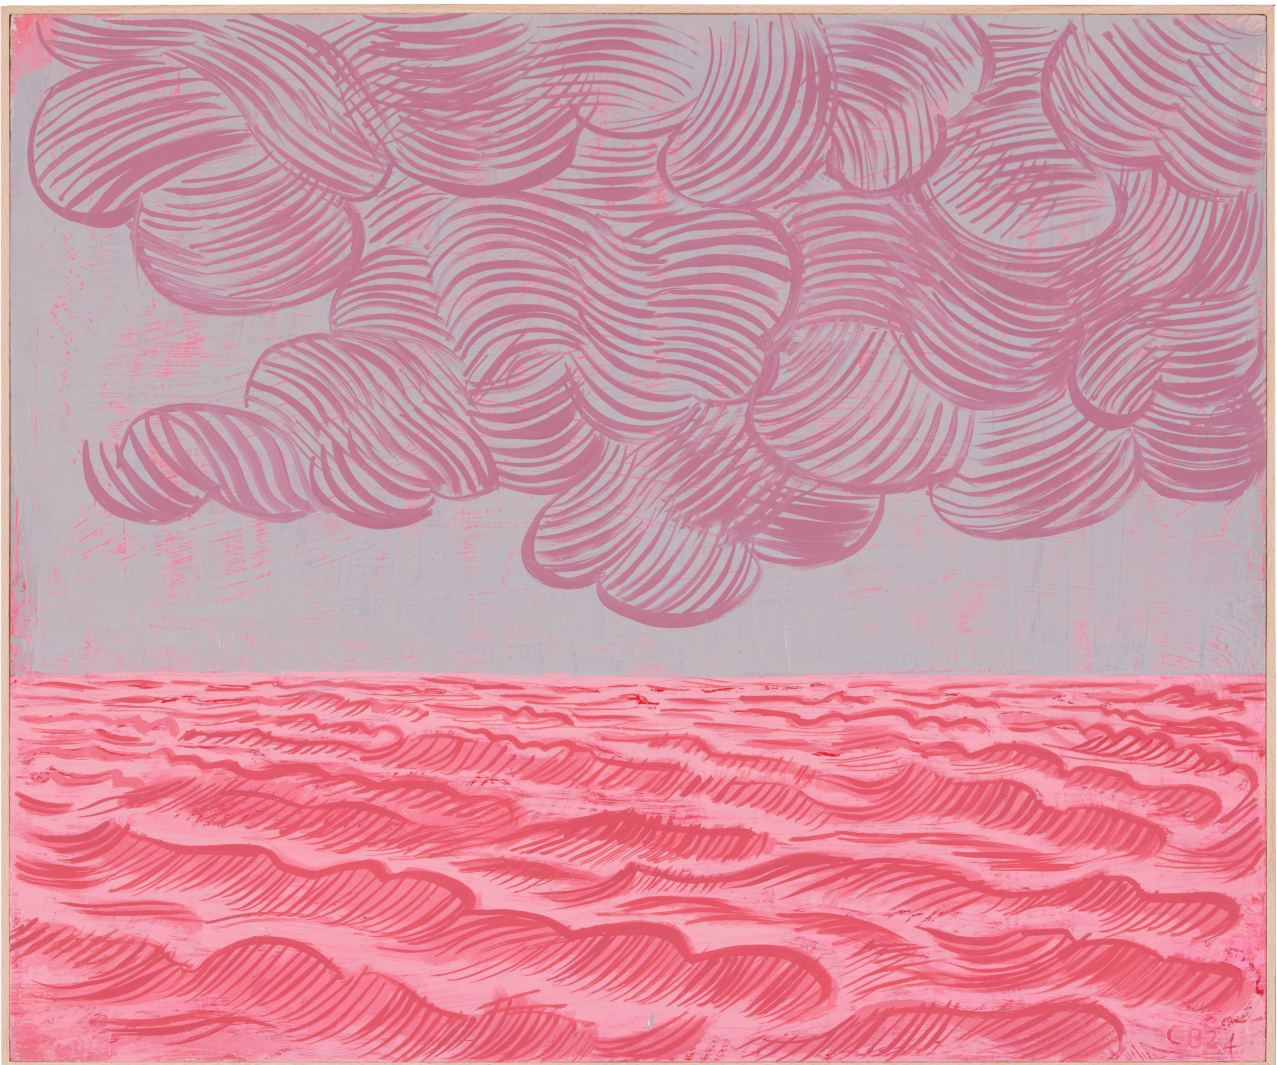

Clouds On The Horizon

**R 34,000.00 ex.
vat**

Frame	Framed in ash wood
Medium	Oil on plywood panel
Location	Cape Town, South Africa
Height	50.00 cm
Width	60.00 cm
Artist	Conrad Botes
Year	2024