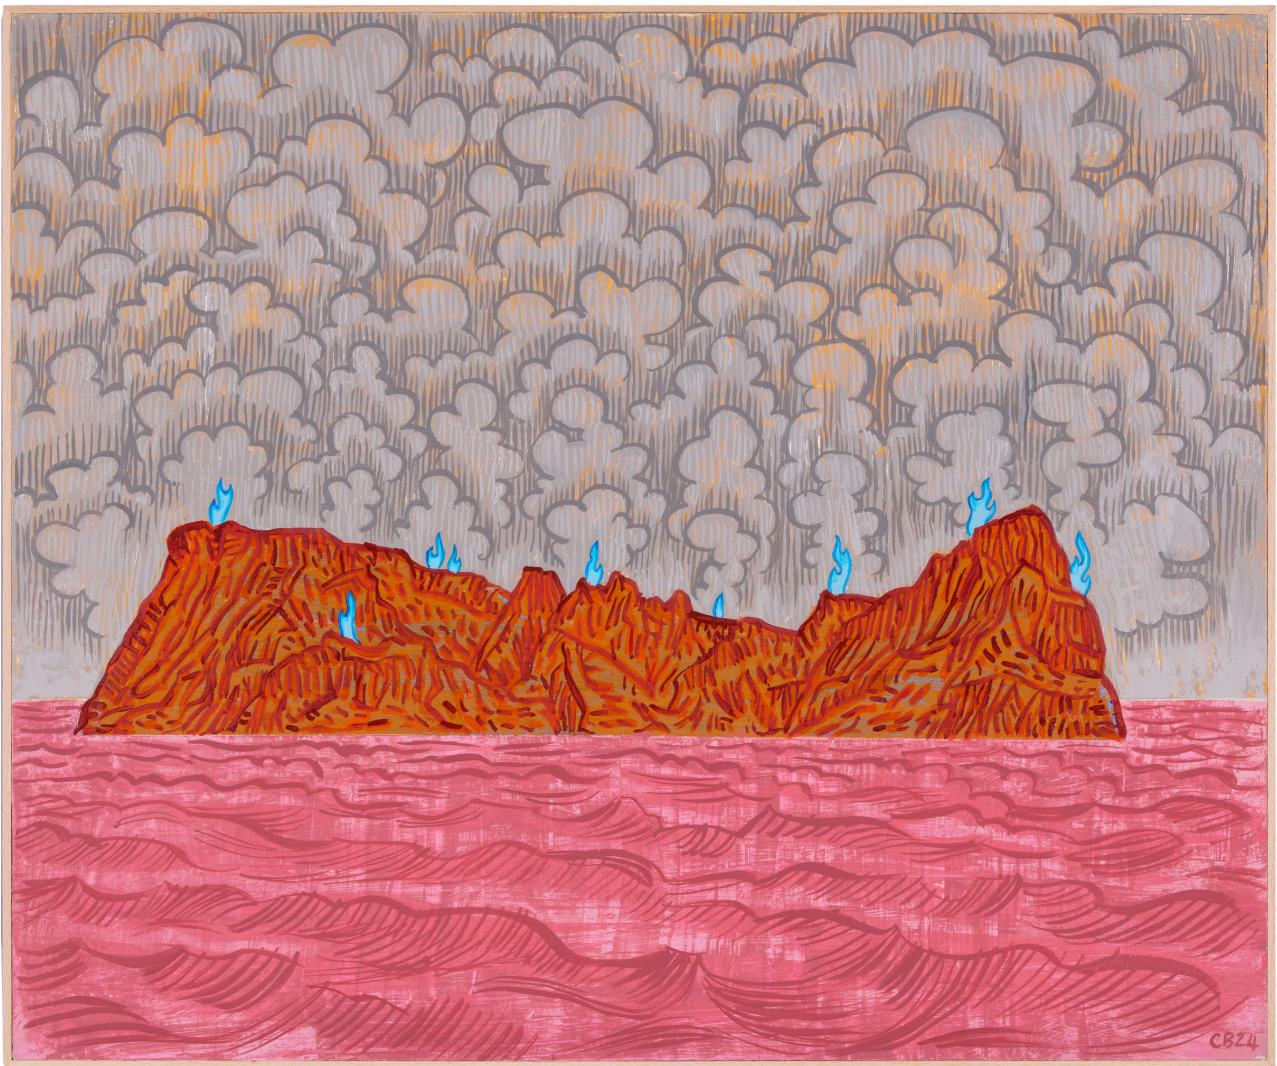

Helldorado

**R 34,000.00 ex.
vat**

Frame	Framed in ash wood
Medium	oil on plywood panel
Location	Cape Town, South Africa
Height	50.00 cm
Width	60.00 cm
Artist	Conrad Botes
Year	2024