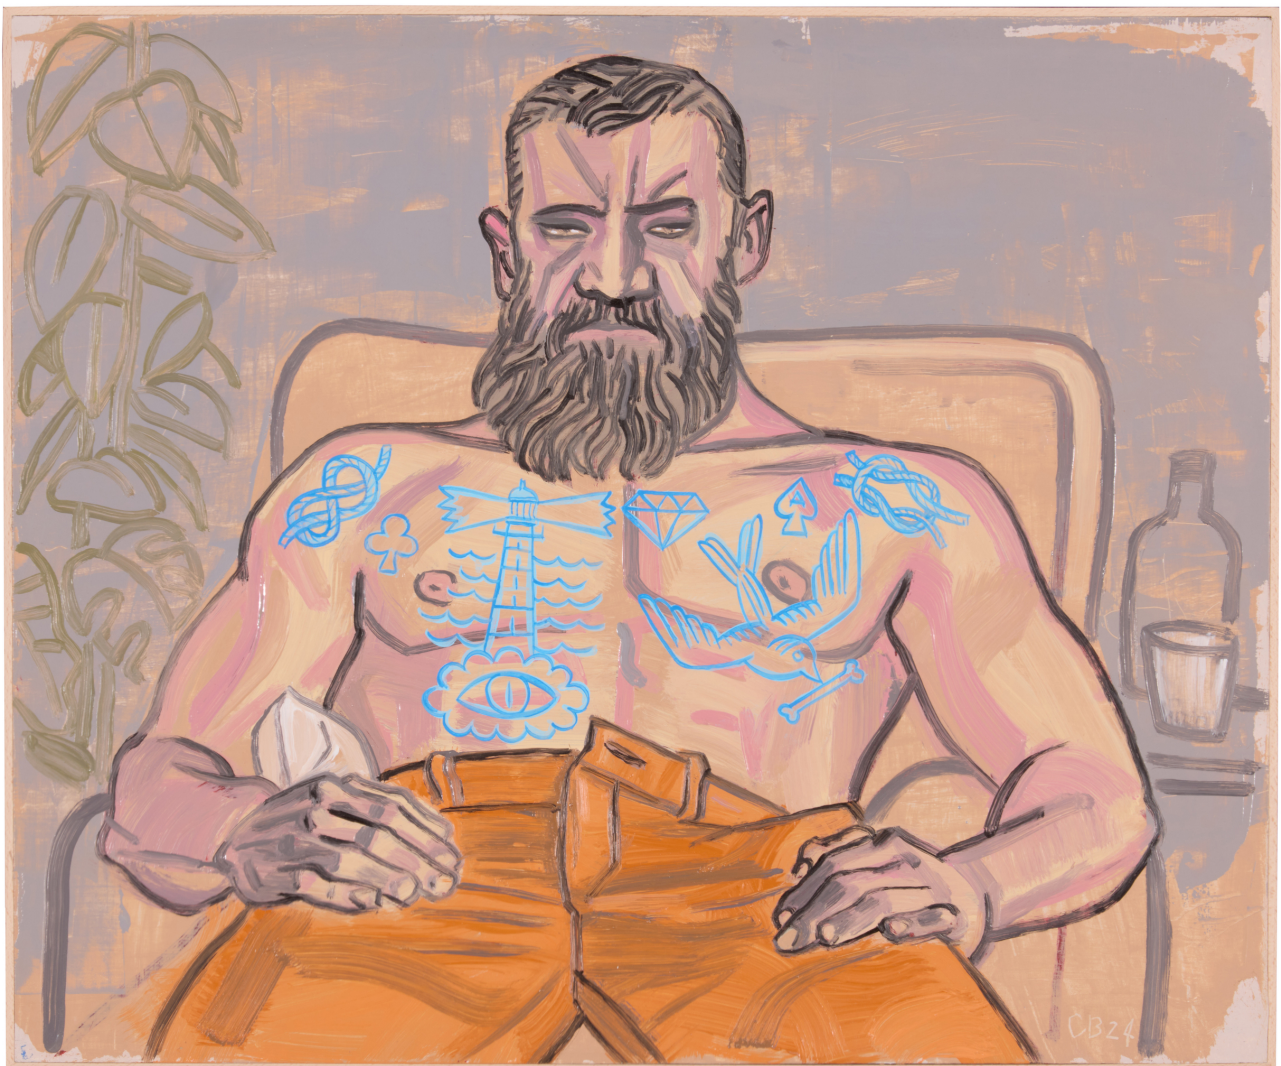

Shore Leave I

**R 34,000.00 ex.
vat**

Frame	Framed in Ash wood
Medium	oil on plywood panel
Location	Cape Town, South Africa
Height	50.00 cm
Width	60.00 cm
Artist	Conrad Botes
Year	2024