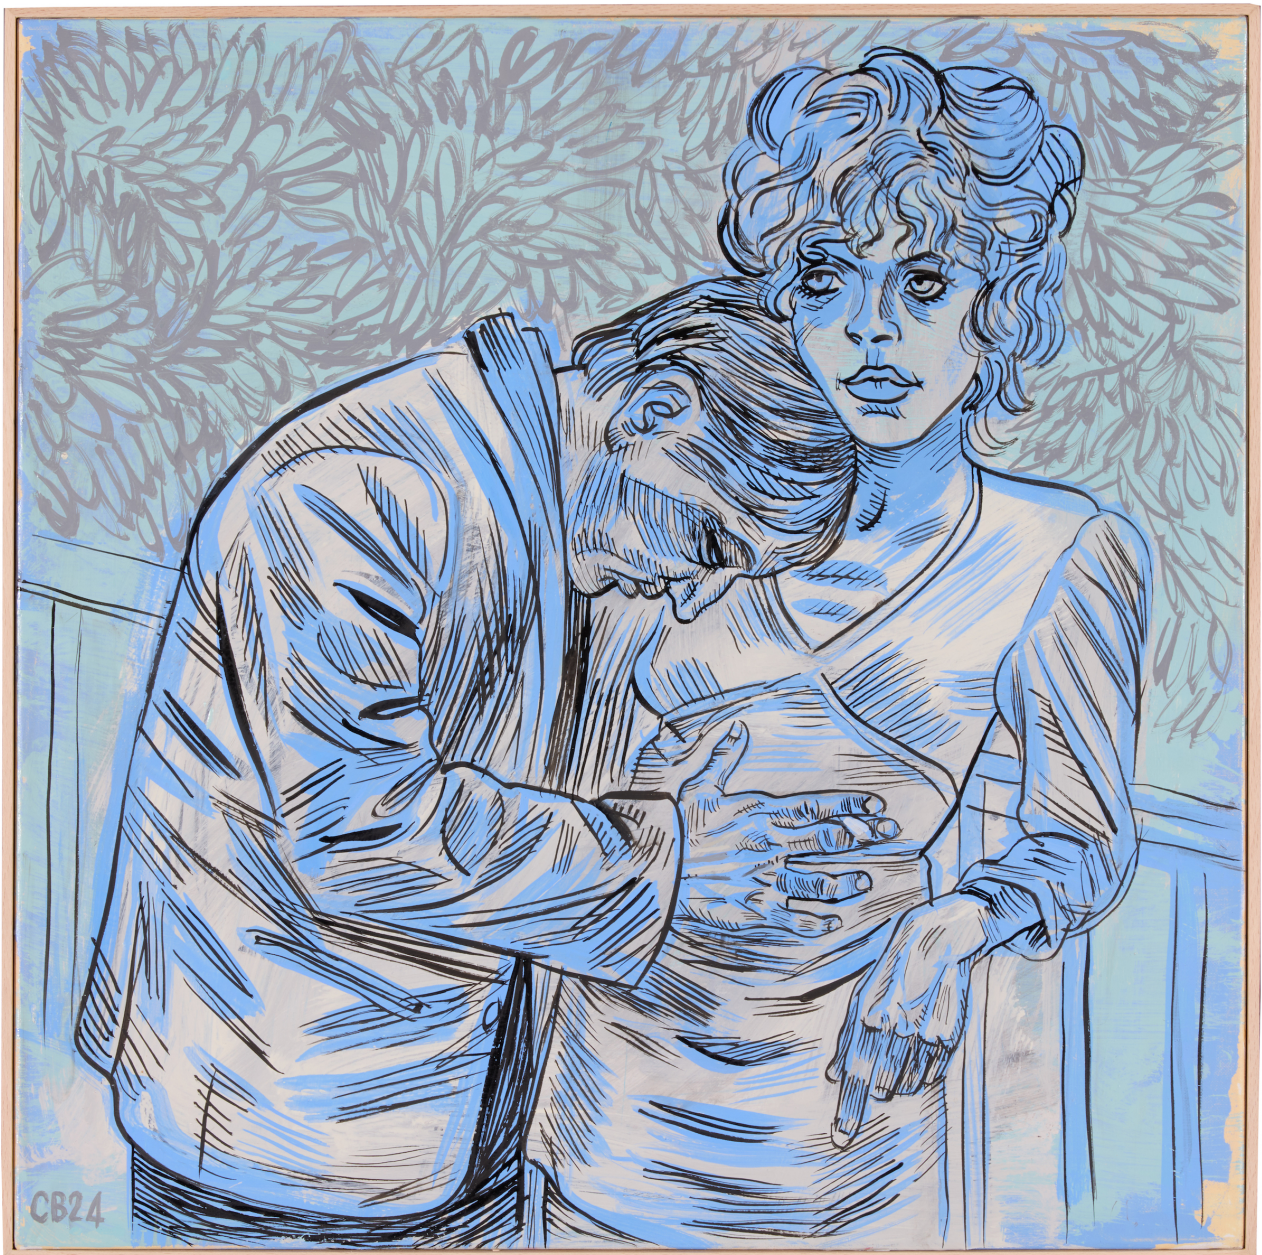

**Shore Leave VII**

**R 32,000.00 ex.  
vat**

Frame	framed in ash wood
Medium	oil on canvas
Location	Cape Town, South Africa
Height	50.00 cm
Width	50.00 cm
Artist	Conrad Botes
Year	2024