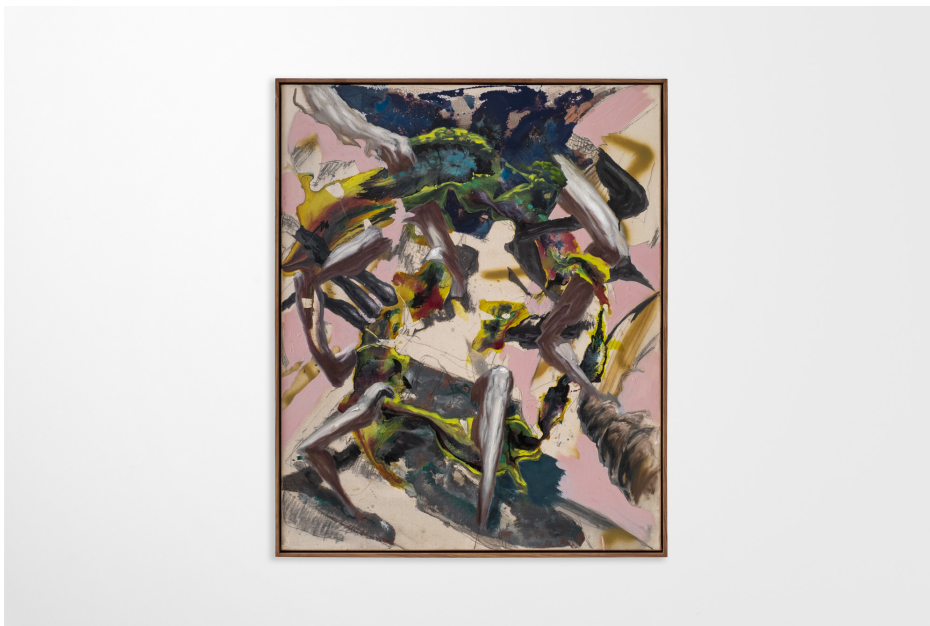

Robot Hive

Call for Price

Frame	None
Medium	Oil on canvas
Location	Cape Town, South Africa
Height	89.00 cm
Width	73.00 cm
Artist	Alexis Schofield
Year	2024