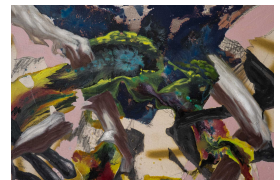

Robot Hive

Call for Price

Frame	None
Medium	Oil on canvas
Location	Cape Town, South Africa
Height	89.00 cm
Width	73.00 cm
Artist	Alexis Schofield
Year	2024