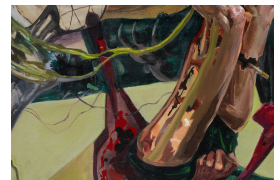

## Synthetic Arbor

Call for Price

Frame	None
Medium	Oil on canvas
Location	Cape Town, South Africa
Height	202.00 cm
Width	124.00 cm
Artist	Alexis Schofield
Year	2024