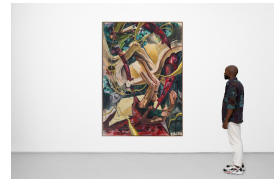

## Synthetic Arbor

Call for Price

Frame	None
Medium	Oil on canvas
Location	Cape Town, South Africa
Height	202.00 cm
Width	124.00 cm
Artist	Alexis Schofield
Year	2024