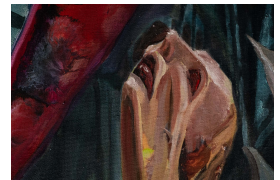

## Synthetic Arbor

Call for Price

Frame	None
Medium	Oil on canvas
Location	Cape Town, South Africa
Height	202.00 cm
Width	124.00 cm
Artist	Alexis Schofield
Year	2024