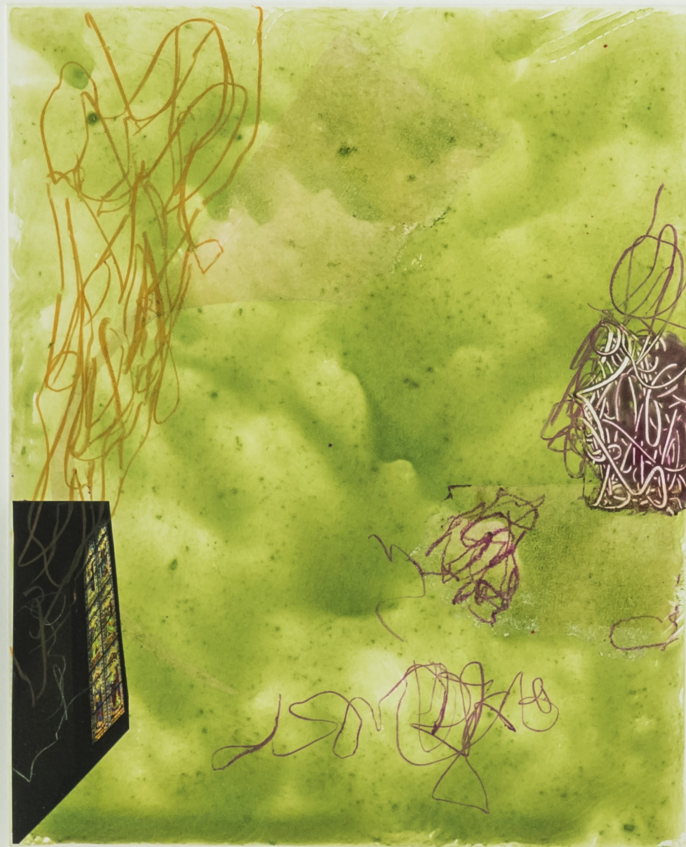

**Always Searching**

**R 4,130.50 ex. vat**

MINO

*Always Searching*

Galvan '73

Chelsea Selvan, Always Searching, Watercolour monotype with chine-collé, 41 x 34cm, 2023

Frame	Wooden box frame
Medium	Watercolour monotype with chine-collé
Location	Johannesburg, South Africa
Height	41.00 cm
Width	34.00 cm
Artist	Chelsea Selvan
Year	2023