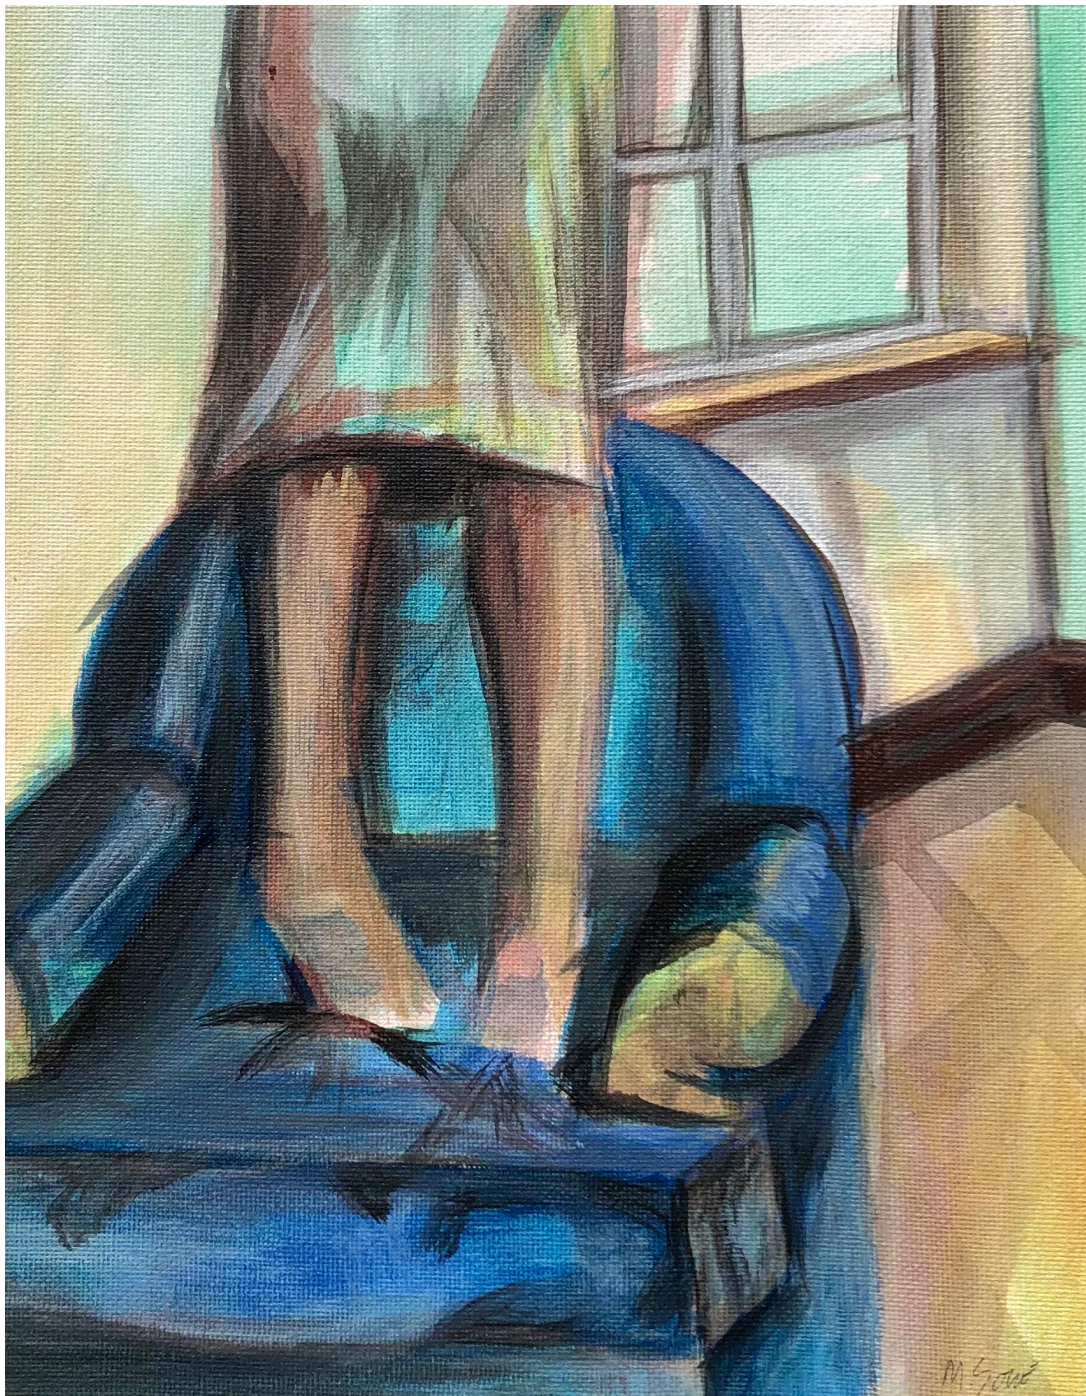

**Kudala ndilapha 2**

**R 3,000.00 ex. vat**

Frame	None
Medium	Acrylic on Canvas
Location	Cape Town , South Africa
Height	29.70 cm
Width	21.00 cm
Artist	Mthetho Sono
Year	2024