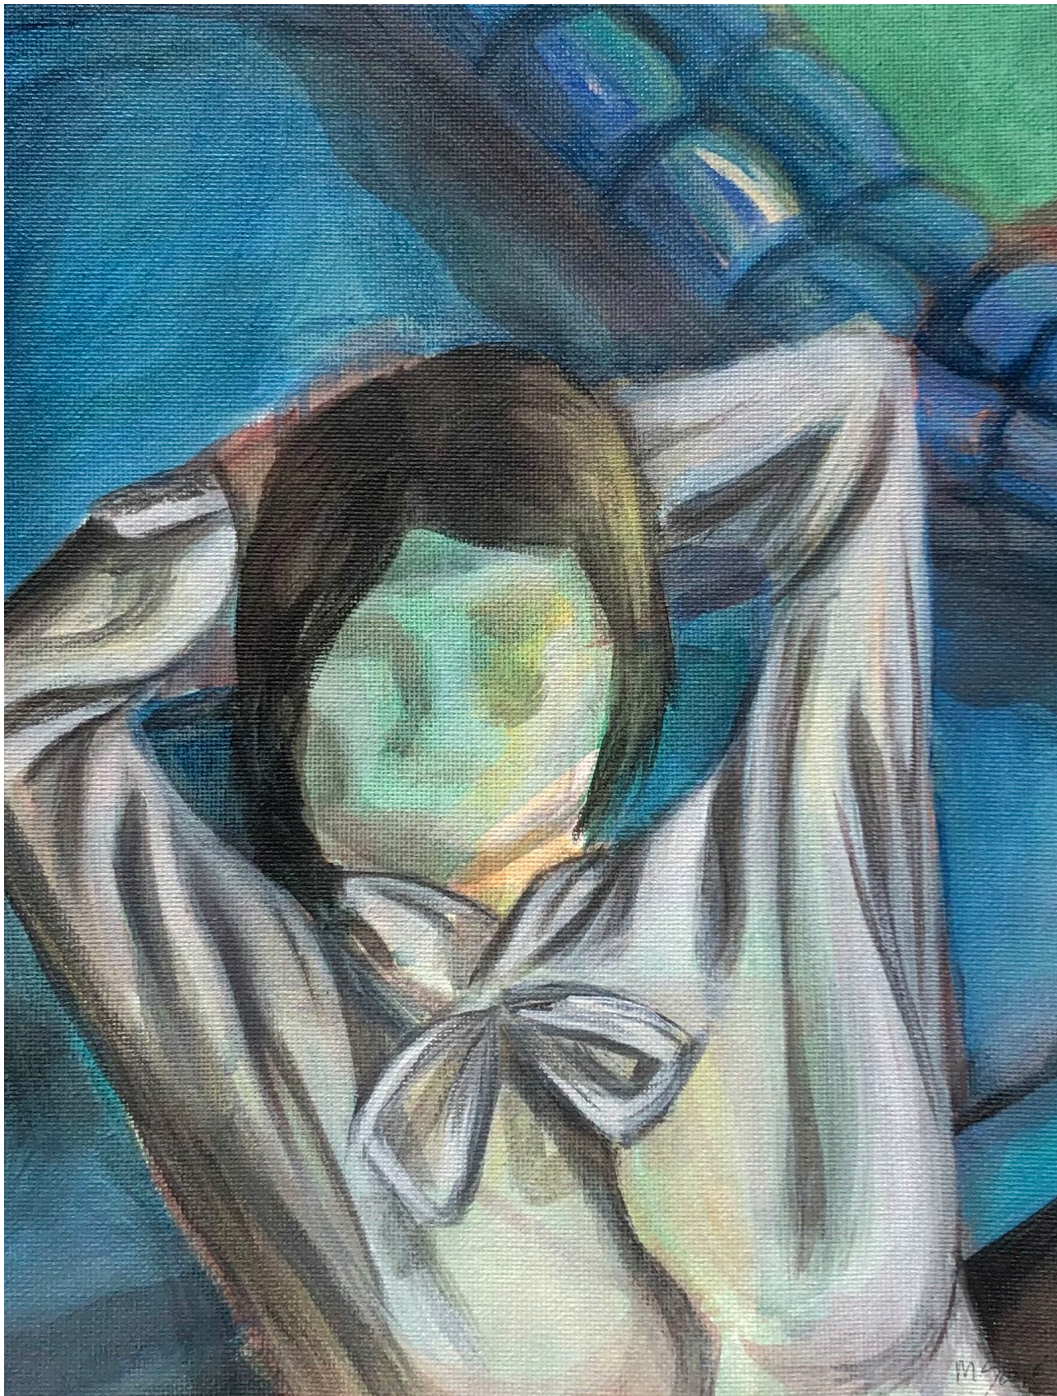

**Kudala ndilapha 6**

**R 3,000.00 ex. vat**

Frame	None
Medium	Acrylic on Canvas
Location	Cape Town , South Africa
Height	29.70 cm
Width	21.00 cm
Artist	Mthetho Sono
Year	2024