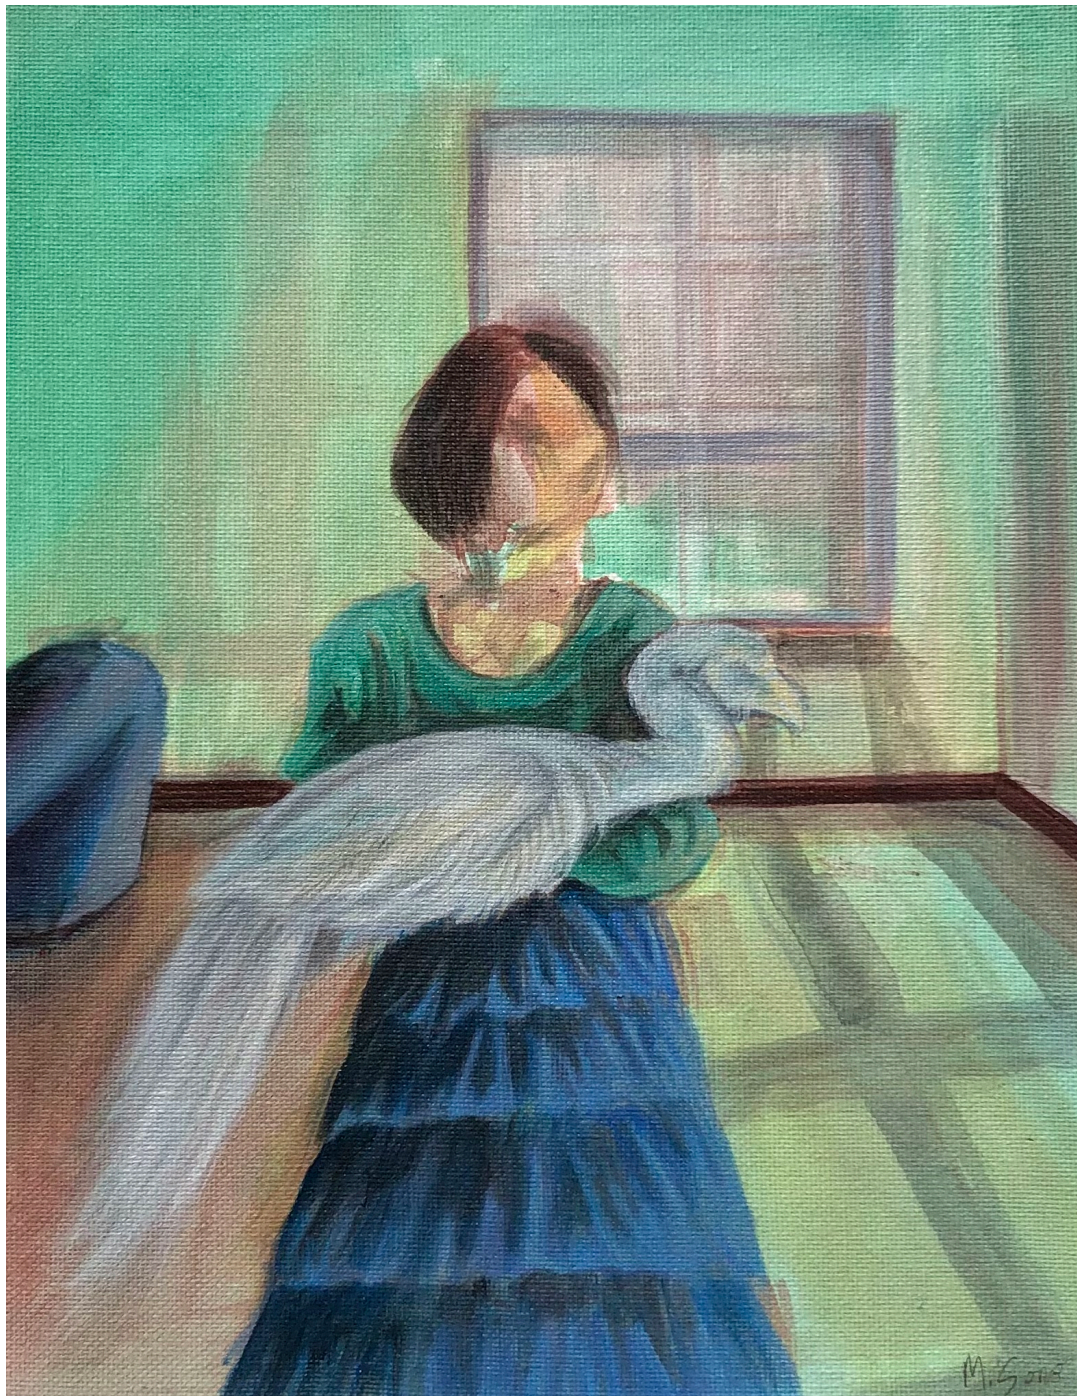

Kudala ndilapha 8

R 3,000.00 ex. vat

Frame	None
Medium	Acrylic on Canvas
Location	Cape Town , South Africa
Height	29.70 cm
Width	21.00 cm
Artist	Mthetho Sono
Year	2024