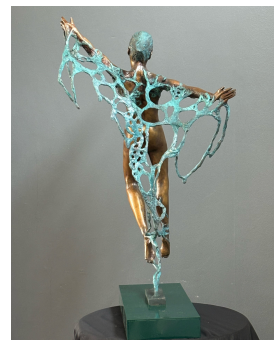

Ascend

**R 65,695.66 ex.
vat**

Frame	None
Medium	Bronze with a Stainless Steel Base
Location	Johannesburg, South Africa
Height	68.00 cm
Width	37.00 cm
Artist	Johan Steyn
Year	0000