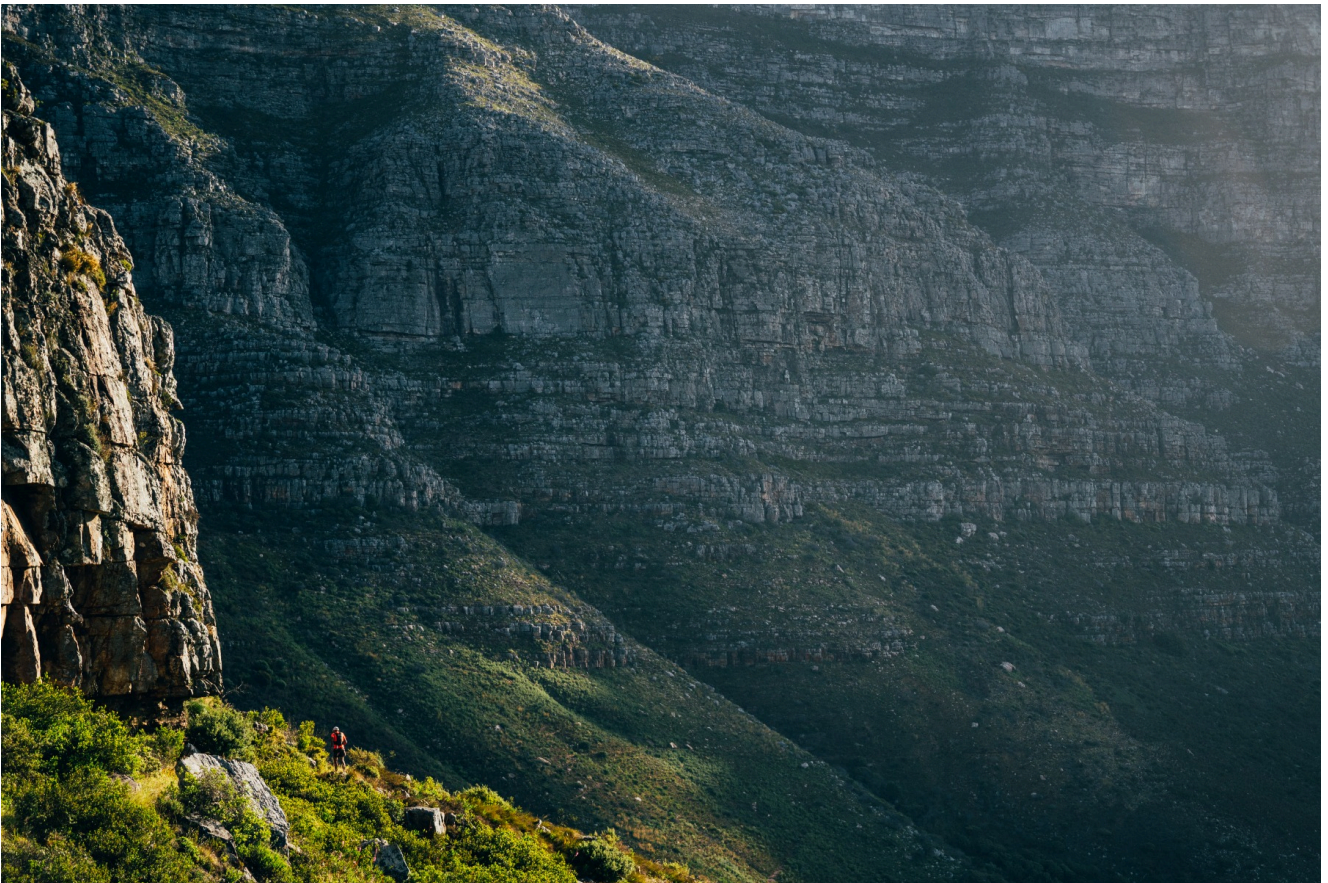

The Home Stretch A3

R 1,000.00 ex. vat

Caption:

The front face of Table Mountain is a welcome sight to anyone running UTCT. It marks the home stretch of almost all the races. If you've made it this far, you've done it. From the contour path where this shot was taken, you can not only see the finish line, but hear it too. A goosebumps moment for any runner.

Edition Size	10
Medium	Photography
Location	South Africa
Height	42.00 cm
Width	59.40 cm
Artist	Jared Paisley
Year	2019