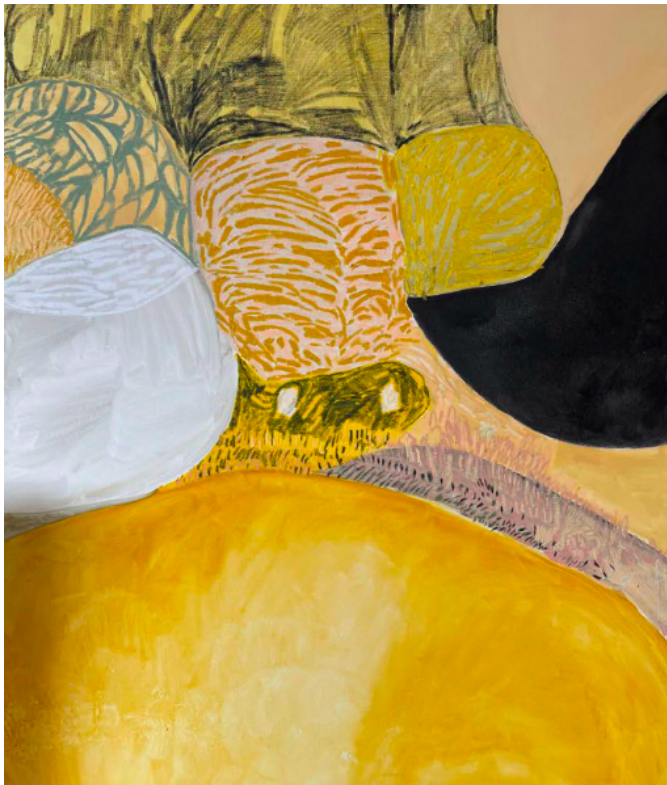

To emerge organically

**R 55,000.00 ex.
vat**

Frame	None
Medium	Oil Paint & Oil Pastel on Canvas
Location	Cape Town, South Africa
Height	152.40 cm
Width	121.90 cm
Artist	Chelsea Young
Year	2024