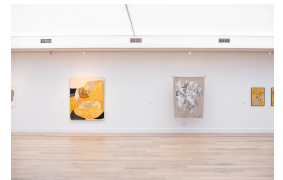

Real Courage

**R 55,000.00 ex.
vat**

Frame	None
Medium	Oil Paint & Oil Pastel on Canvas
Location	Cape Town, South Africa
Height	152.40 cm
Width	121.90 cm
Artist	Chelsea Young
Year	2024