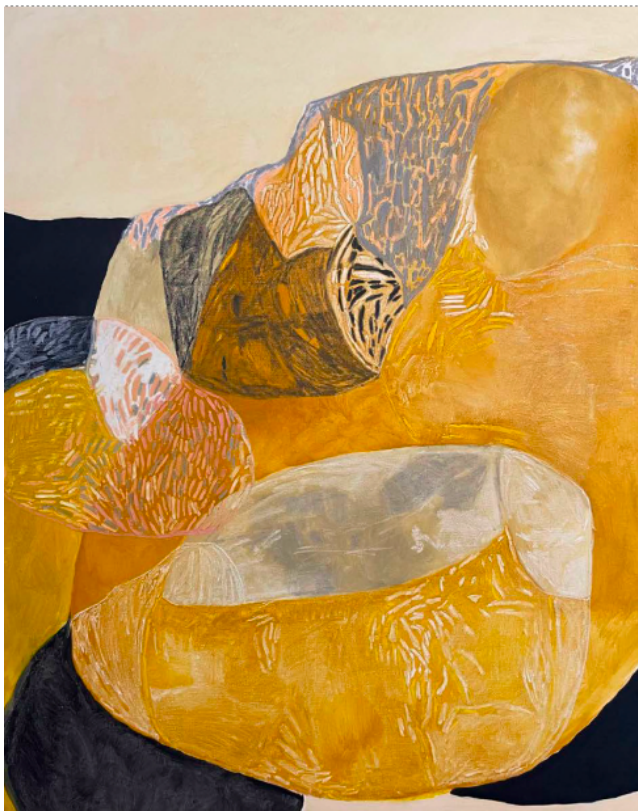

Real Courage

**R 55,000.00 ex.
vat**

Frame	None
Medium	Oil Paint & Oil Pastel on Canvas
Location	Cape Town, South Africa
Height	152.40 cm
Width	121.90 cm
Artist	Chelsea Young
Year	2024