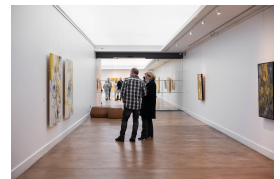

You are closer than you think

**R 55,000.00 ex.
vat**

Frame	None
Medium	Oil Paint & Oil Pastel on Canvas
Location	Cape Town, South Africa
Height	152.40 cm
Width	121.90 cm
Artist	Chelsea Young
Year	2024