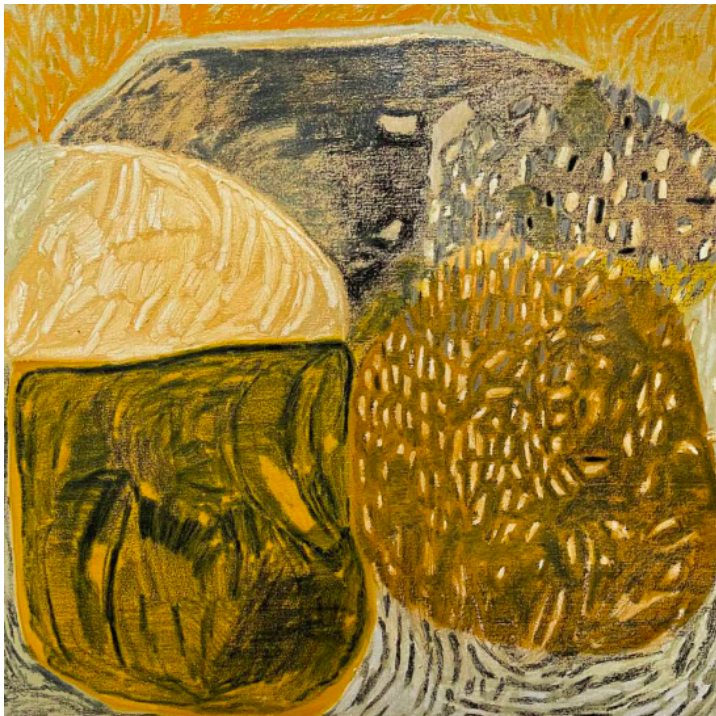

Everything is situational

R 11,000.00 ex. vat

| | |
|----------|----------------------------------|
| Frame | None |
| Medium | Oil paint & oil pastel on canvas |
| Location | Cape Town, South Africa |
| Height | 60.90 cm |
| Width | 60.90 cm |
| Artist | Chelsea Young |
| Year | 2024 |