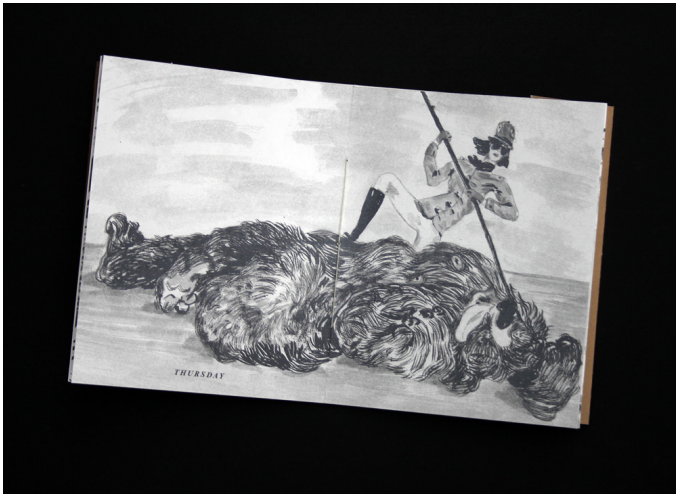

The Gifted

R 400.00 ex. vat

Frame	None
Edition Size	150
Medium	Screenprint on Enigma Ivory 160gsm and cover Enigma Ivory 350gsm
Location	Cape Town, South Africa
Height	15.00 cm
Width	12.00 cm
Artist	Michael Taylor
Year	2010