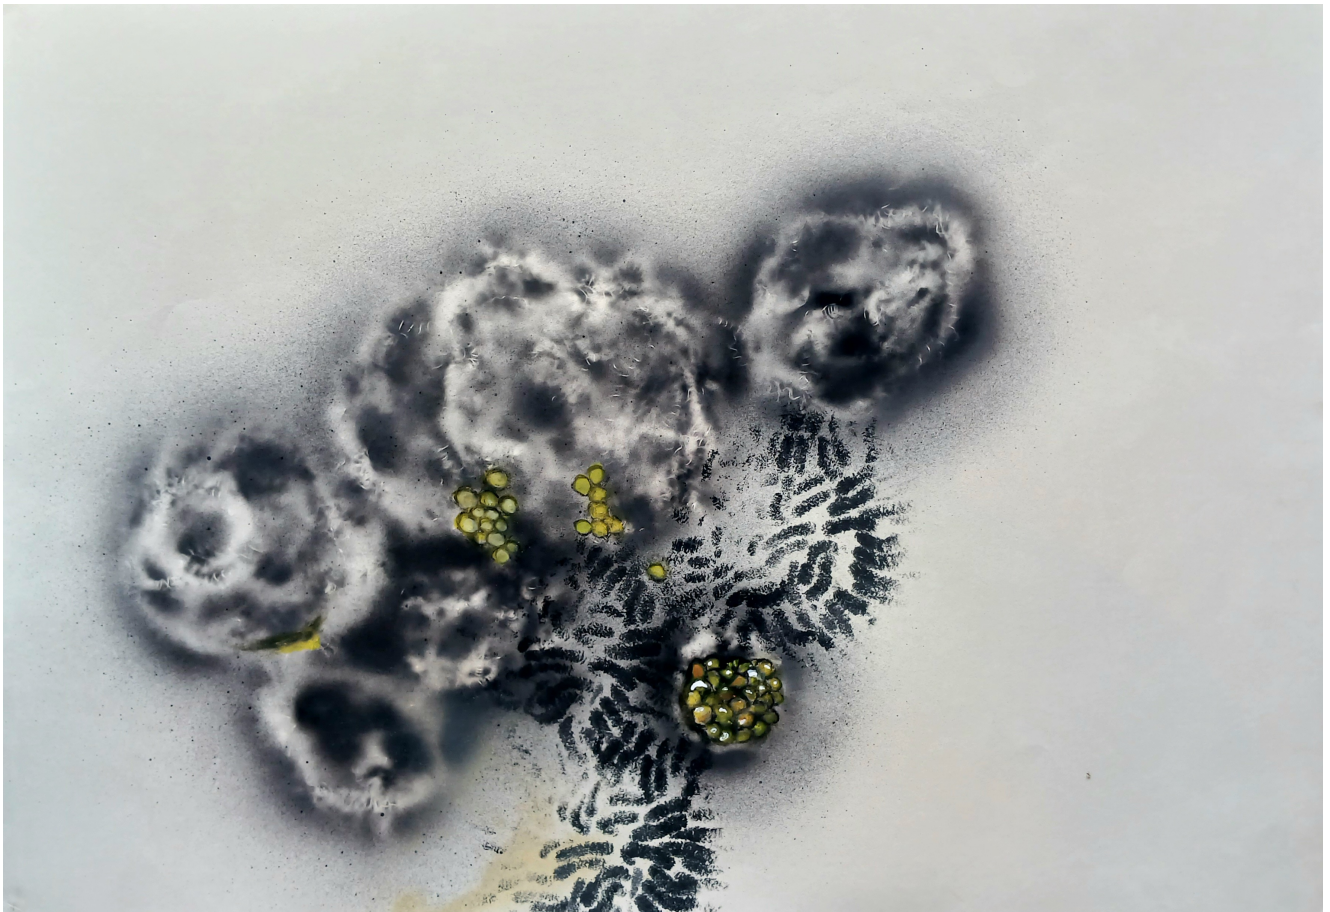

**Reflective II**

**R 3,500.00 ex. vat**

Frame	None
Medium	Oil Pastel, Ink, Spray Paint
Location	Johannesburg, South Africa
Height	40.00 cm
Width	59.50 cm
Artist	Dolophina Vilankulu
Year	2024