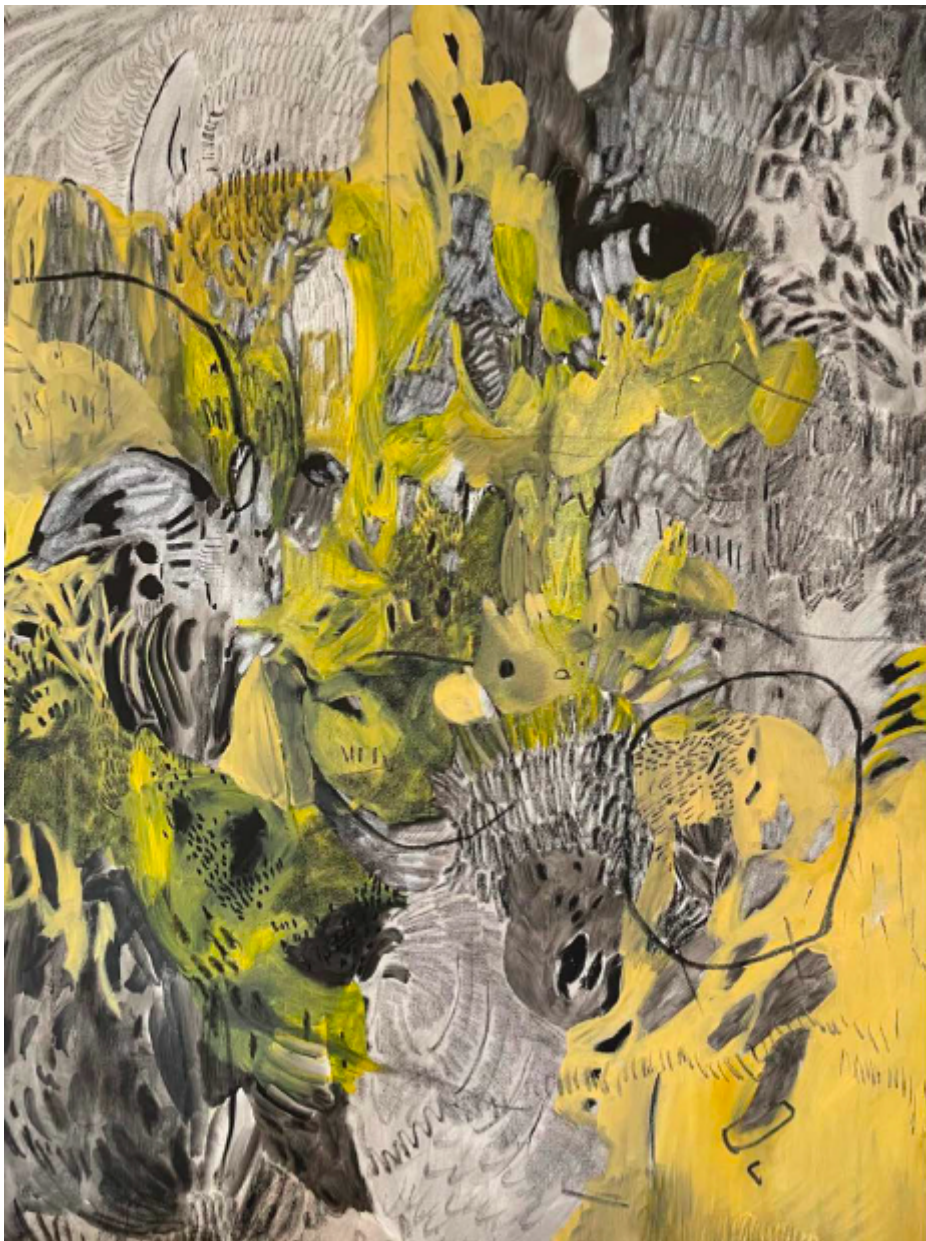

Pathways amidst contradictory options

**R 19,000.00 ex.
vat**

Frame	None
Medium	Oil Paint & Oil Pastel on Canvas
Location	Cape Town, South Africa
Height	101.30 cm
Width	76.00 cm
Artist	Chelsea Young
Year	2024