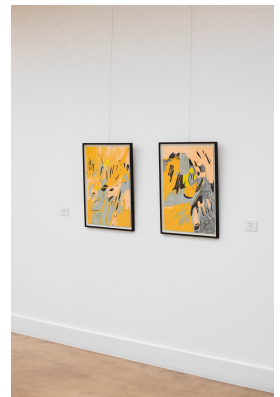

**Pause, smile, act II**

**R 7,000.00 ex. vat**

Frame	Black stained wooden box frame
Medium	Oil pastel on paper
Location	Cape Town, South Africa
Height	63.50 cm
Width	46.00 cm
Artist	Chelsea Young
Year	2024