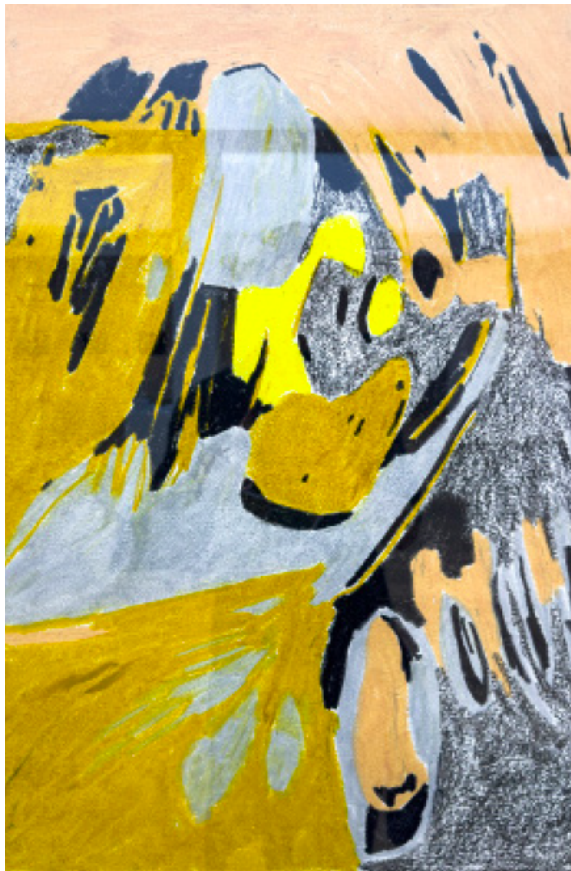

**Pause, smile, act II**

**R 7,000.00 ex. vat**

Frame	Black stained wooden box frame
Medium	Oil pastel on paper
Location	Cape Town, South Africa
Height	63.50 cm
Width	46.00 cm
Artist	Chelsea Young
Year	2024