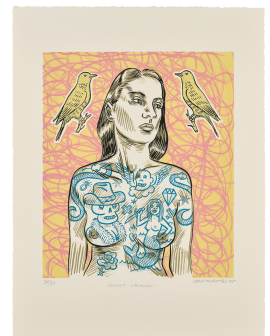

**Secret Language I**

**R 27,500.00 ex.  
vat**

signed, dated, numbered 21/30 and inscribed with the title in pencil in the margin  
71 x 55 x 3.5 cm (including frame)  
sheet size: 66 x 50 cm

Frame	Wooden black box frame with glass glazing, float mounted, no mount board
Edition Size	30
Medium	colour lithograph
Location	Johannesburg, South Africa
Height	66.00 cm
Width	50.00 cm
Artist	Conrad Botes
Year	2005