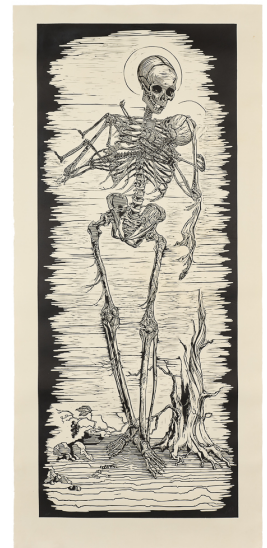

Apocalumbilicus

**R 225,000.00 ex.
vat**

signed and inscribed 'Proof' in pencil
218 x 102 x 5 cm (including frame)
sheet size: 197.4 x 80.5 cm

Frame	Wooden black box frame with glass glazing, float mounted, no mount board
Edition Size	12
Medium	linocut on tea-stained Hahnemühle paper
Location	Johannesburg, South Africa
Height	197.40 cm
Width	80.50 cm
Artist	Wim Botha
Year	2006