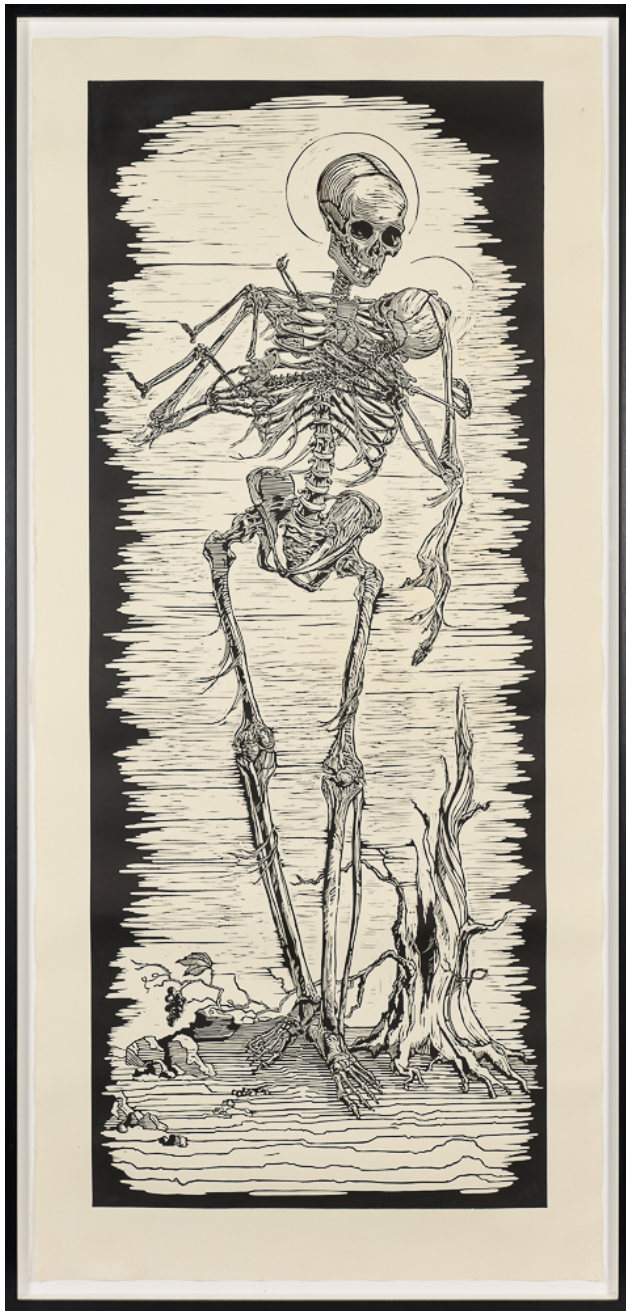

Apocalumbilicus

**R 225,000.00 ex.
vat**

signed and inscribed 'Proof' in pencil
218 x 102 x 5 cm (including frame)
sheet size: 197.4 x 80.5 cm

Frame	Wooden black box frame with glass glazing, float mounted, no mount board
Edition Size	12
Medium	linocut on tea-stained Hahnemühle paper
Location	Johannesburg, South Africa
Height	197.40 cm
Width	80.50 cm
Artist	Wim Botha
Year	2006