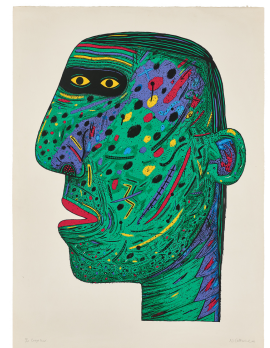

Congo Fever

**R 27,500.00 ex.
vat**

116 x 86 x 5 cm (including frame)
sheet size: 106.5 x 76 cm

Frame	Wooden black box frame with glass glazing, float mounted, no mount board
Edition Size	45
Medium	colour screenprint on paper
Location	Johannesburg, South Africa
Height	106.50 cm
Width	76.00 cm
Artist	Norman Catherine
Year	1992