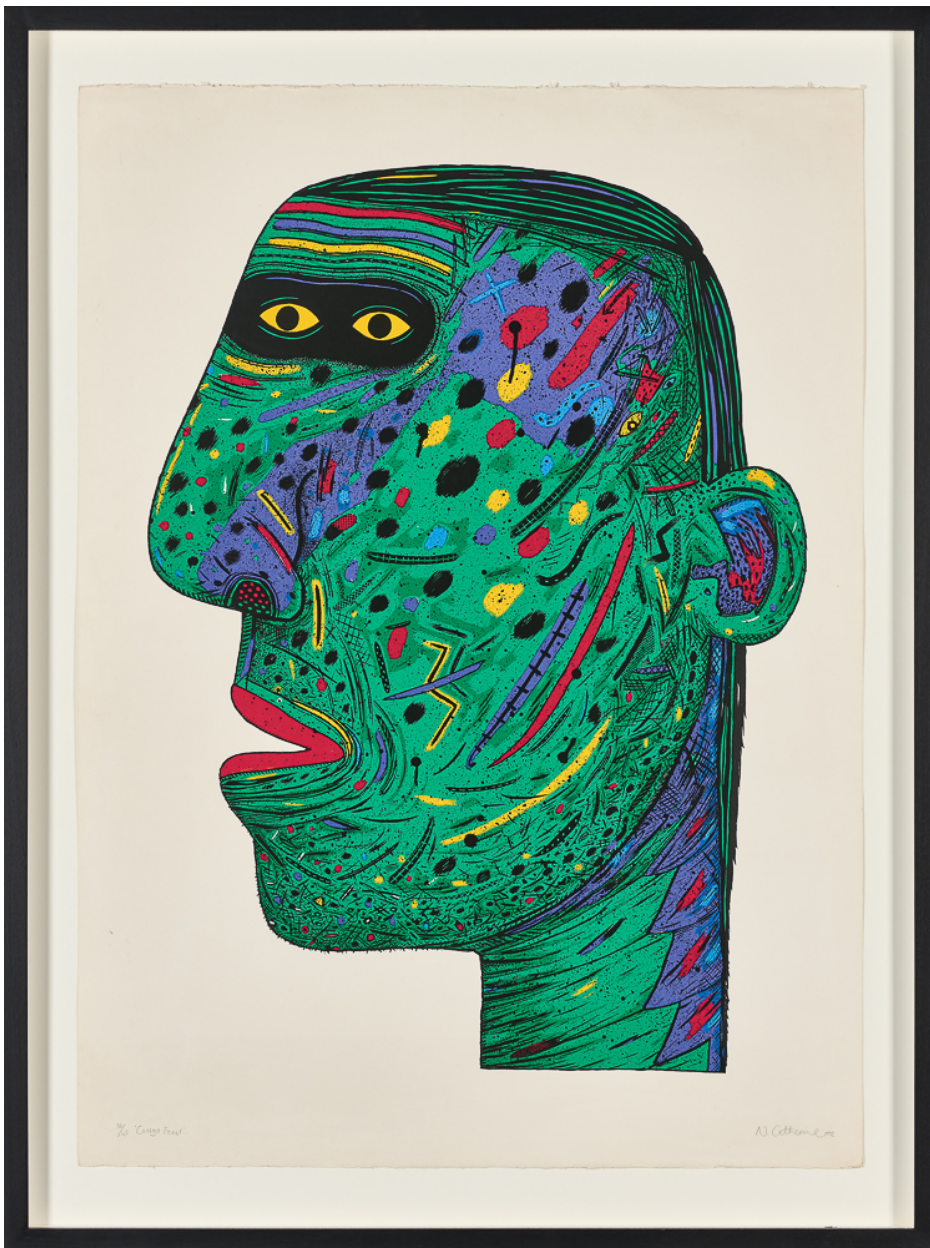

Congo Fever

**R 27,500.00 ex.
vat**

116 x 86 x 5 cm (including frame)
sheet size: 106.5 x 76 cm

Frame	Wooden black box frame with glass glazing, float mounted, no mount board
Edition Size	45
Medium	colour screenprint on paper
Location	Johannesburg, South Africa
Height	106.50 cm
Width	76.00 cm
Artist	Norman Catherine
Year	1992