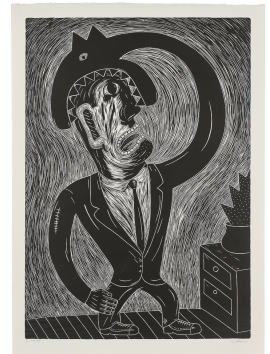

**Man Eater**

**R 35,000.00 ex.  
vat**

signed, numbered and inscribed with the title in pencil in pencil in the margin

135 x 100 x 5 cm (including frame)

sheet size: 123 x 89 cm

edition of 25 + 2AP

Frame	Wooden black box frame with glass glazing, float mounted, no mount board
Edition Size	25
Medium	linocut
Location	Johannesburg, South Africa
Height	123.00 cm
Width	89.00 cm
Artist	Norman Catherine
Year	2002