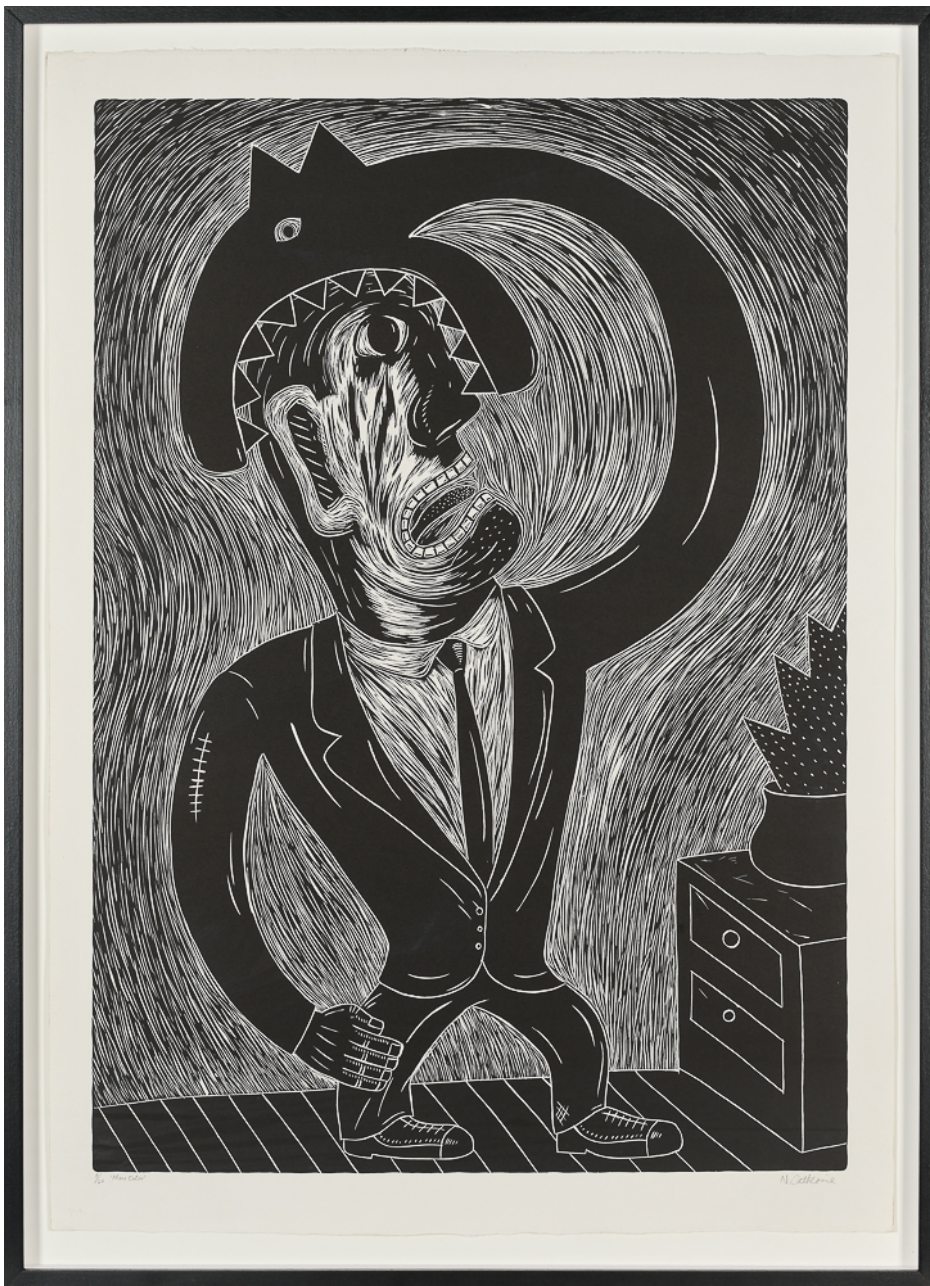

**Man Eater**

**R 35,000.00 ex.  
vat**

signed, numbered and inscribed with the title in pencil in pencil in the margin

135 x 100 x 5 cm (including frame)

sheet size: 123 x 89 cm

edition of 25 + 2AP

Frame	Wooden black box frame with glass glazing, float mounted, no mount board
Edition Size	25
Medium	linocut
Location	Johannesburg, South Africa
Height	123.00 cm
Width	89.00 cm
Artist	Norman Catherine
Year	2002