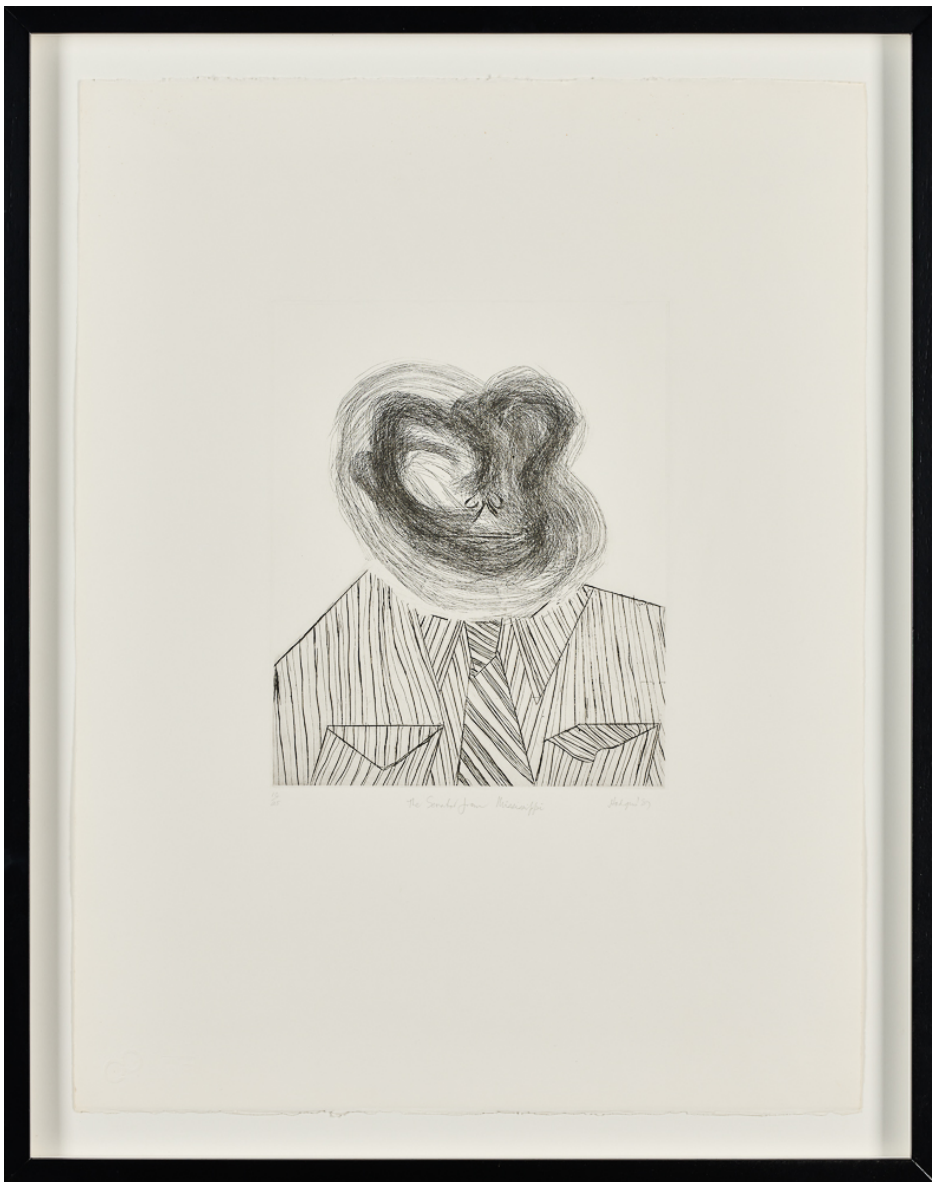

The Senator from Mississippi

R 13,750.00 ex. vat

signed, dated, numbered 10/25 and inscribed with the title in pencil in the margin, embossed with The Caversham Press and Goodman Gallery chop marks
70 x 55 x 3.5 cm (including frame)

sheet size: 65.5 x 50 cm

Frame	Wooden black box frame with glass glazing, float mounted, no mount board
Edition Size	25
Medium	etching
Location	Johannesburg, South Africa
Height	65.50 cm
Width	50.00 cm
Artist	Robert Hodgins
Year	1987