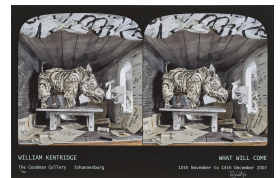

**What Will Come poster**

**R 27,500.00 ex.  
vat**

signed and numbered 4/250 in white ink  
57.5 x 85 x 3.5 cm (including frame)  
sheet size: 52.5 x 80 cm  
Goodman Gallery exhibition poster for *What Will Come*

Frame	Wooden black box frame with glass glazing
Edition Size	250
Medium	colour photolithograph
Location	Johannesburg, South Africa
Height	52.50 cm
Width	80.00 cm
Artist	William Kentridge
Year	2007