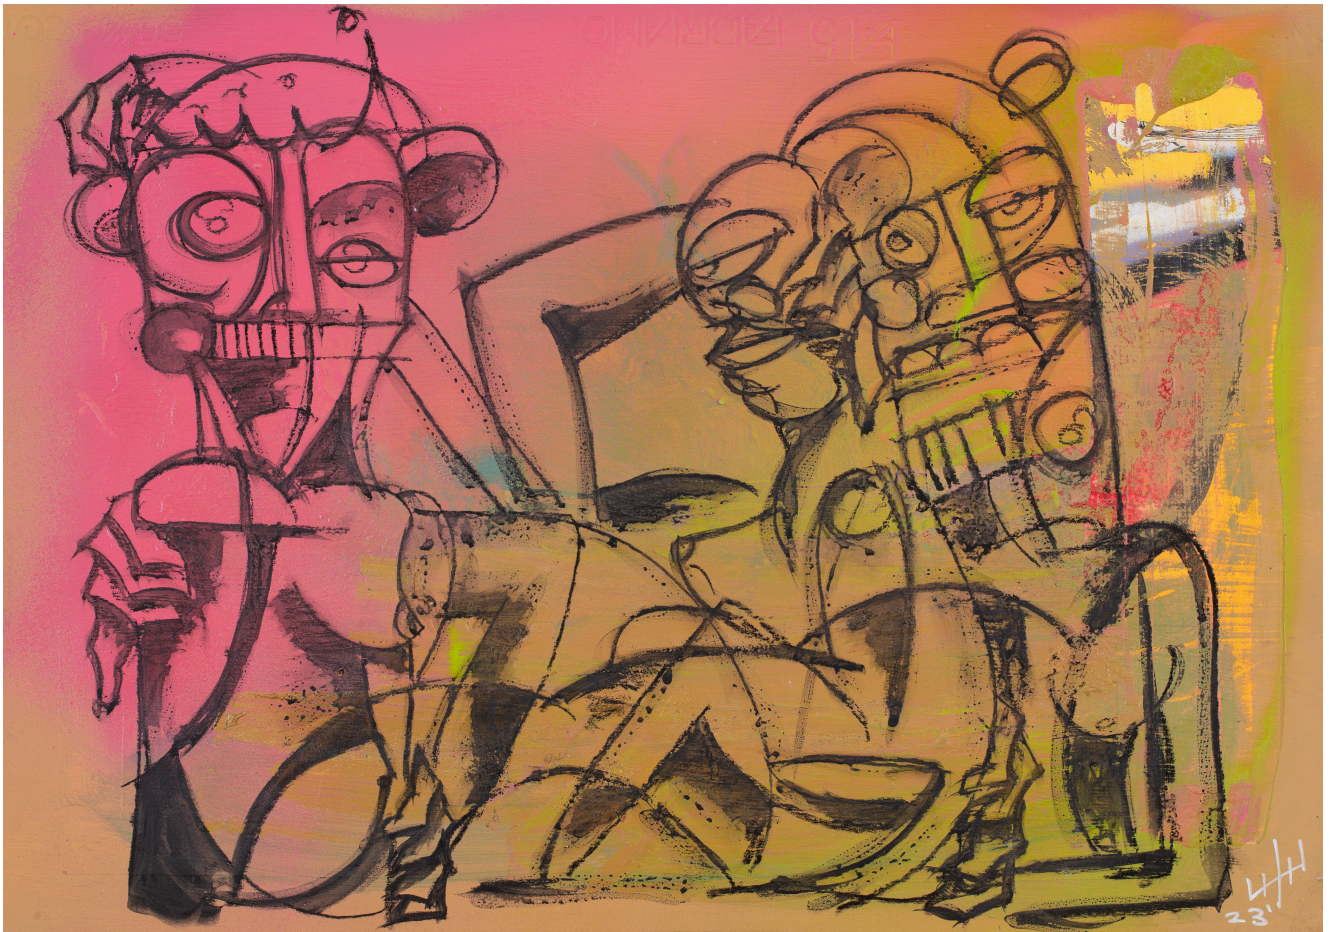

Assembly of coping mechanisms

R 2,999.00 ex. vat

Frame	None
Medium	Archival Giclee Print
Location	Johannesburg, South Africa
Height	46.50 cm
Width	62.00 cm
Artist	Samurai Farai
Year	2024