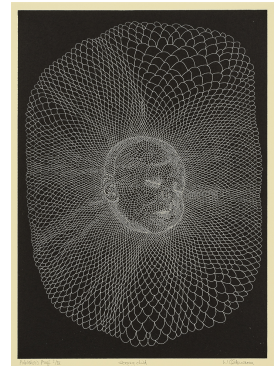

Sleeping Child

**R 12,000.00 ex.
vat**

signed, inscribed 'Publisher's Proof I/IV' and with the title in pencil in the margin

64 x 46 x 3.5 cm (including frame)

sheet size: 59 x 41 cm

plate size: 41 x 28.5 cm

From *History of Art Century Scholarship Fund, Portfolio 1*. The original portfolio featured artists Joni Brenner, David Koloane, Dorothee Kreutzfeldt, Serge Alain Nitegeka, Walter Oltmann and was produced by Talya Lubinsky and Niall Bingham.

Frame	Wooden black box frame with glass glazing
Edition Size	25
Medium	lithograph
Location	Johannesburg, South Africa
Height	59.00 cm
Width	41.00 cm
Artist	Walter Oltmann
Year	2013