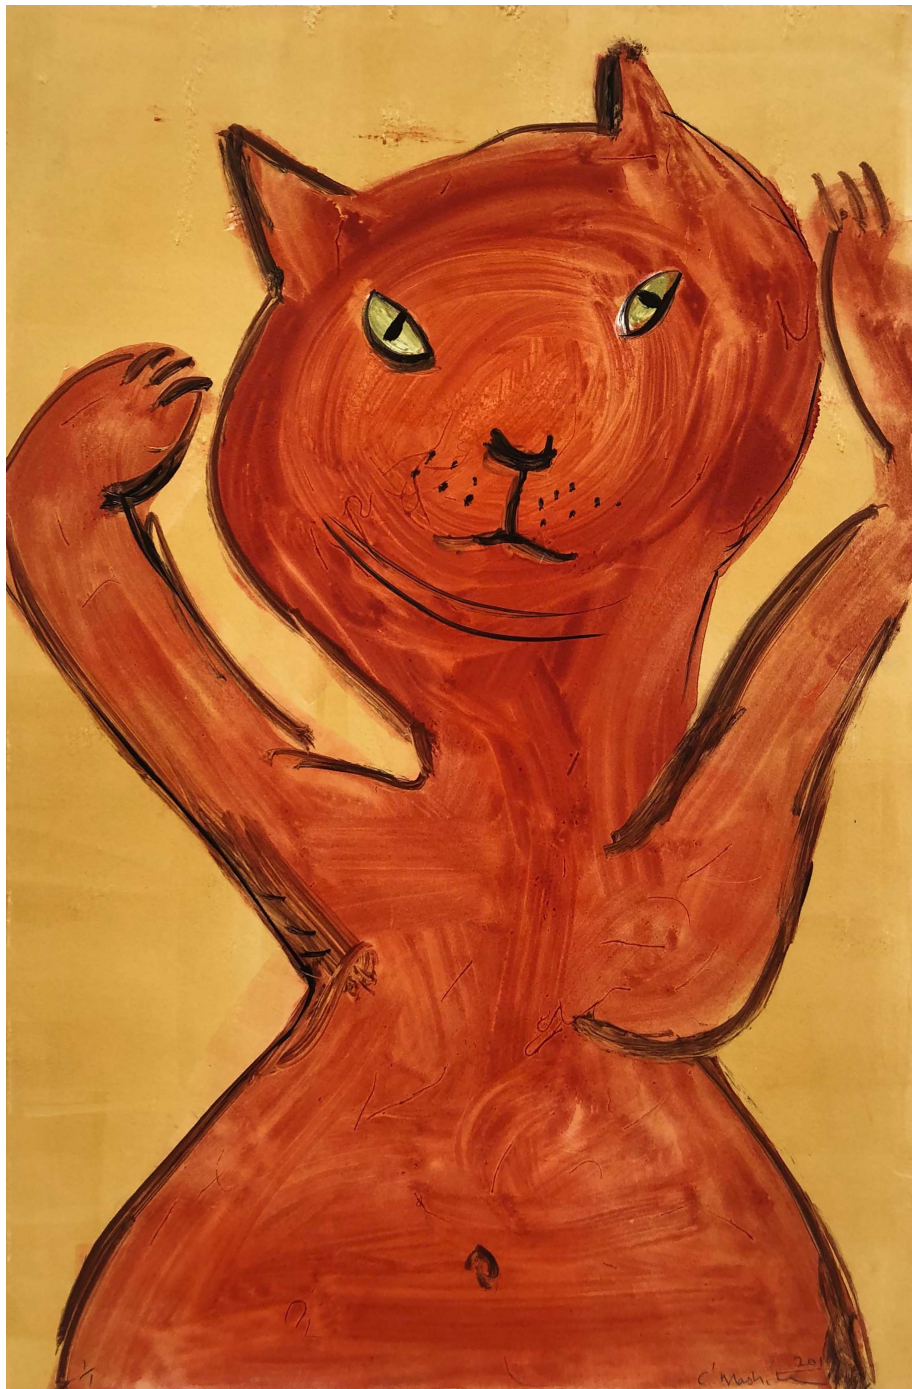

**Cat Attack**

**R 15,000.00 ex.  
vat**

*Cat Attack*, 2011

signed, dated and numbered 1/1 in pencil in the margin

colour monotype

sheet size: 45 x 29.5 cm

unique

Frame	None
Medium	colour monotype
Location	Johannesburg, South Africa
Height	45.00 cm
Width	29.50 cm
Artist	Colbert Mashile
Year	2011