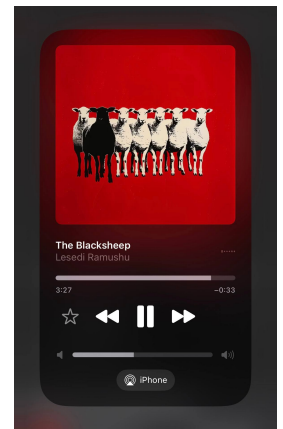

THE BLACKSHEEP

**R 25,000.00 ex.
vat**

"Black Sheep" Print by Lesedi Ramushu

In **Black Sheep**, Lesedi Ramushu delves into themes of identity, belonging, and resilience. The print captures a striking interplay between bold, contrasting tones and intricate textures, drawing the viewer into a deeply personal narrative. Reflecting on his experiences and the untold stories of those often overlooked, Ramushu's work resonates with individuals navigating the complexities of standing apart while striving for inclusion.

Accompanying this artwork is Ramushu's original jazz composition, a soulful melody that enhances the emotional depth of the piece. The jazz song mirrors the print's themes, offering an auditory journey through moments of introspection, struggle, and triumph. Together, the visual and musical elements create a multi-sensory experience, inviting audiences to immerse themselves in the artist's world.

Available exclusively on Latitudes Online, *Black Sheep* and its accompanying jazz piece celebrate the beauty of individuality and artistic expression.

Frame	None
Edition Size	2
Medium	LITHOGRAPHY AND WATER PAINT
Location	Johannesburg, South Africa
Height	95.00 cm
Width	95.00 cm
Artist	Lesedi Ramushu
Year	2024