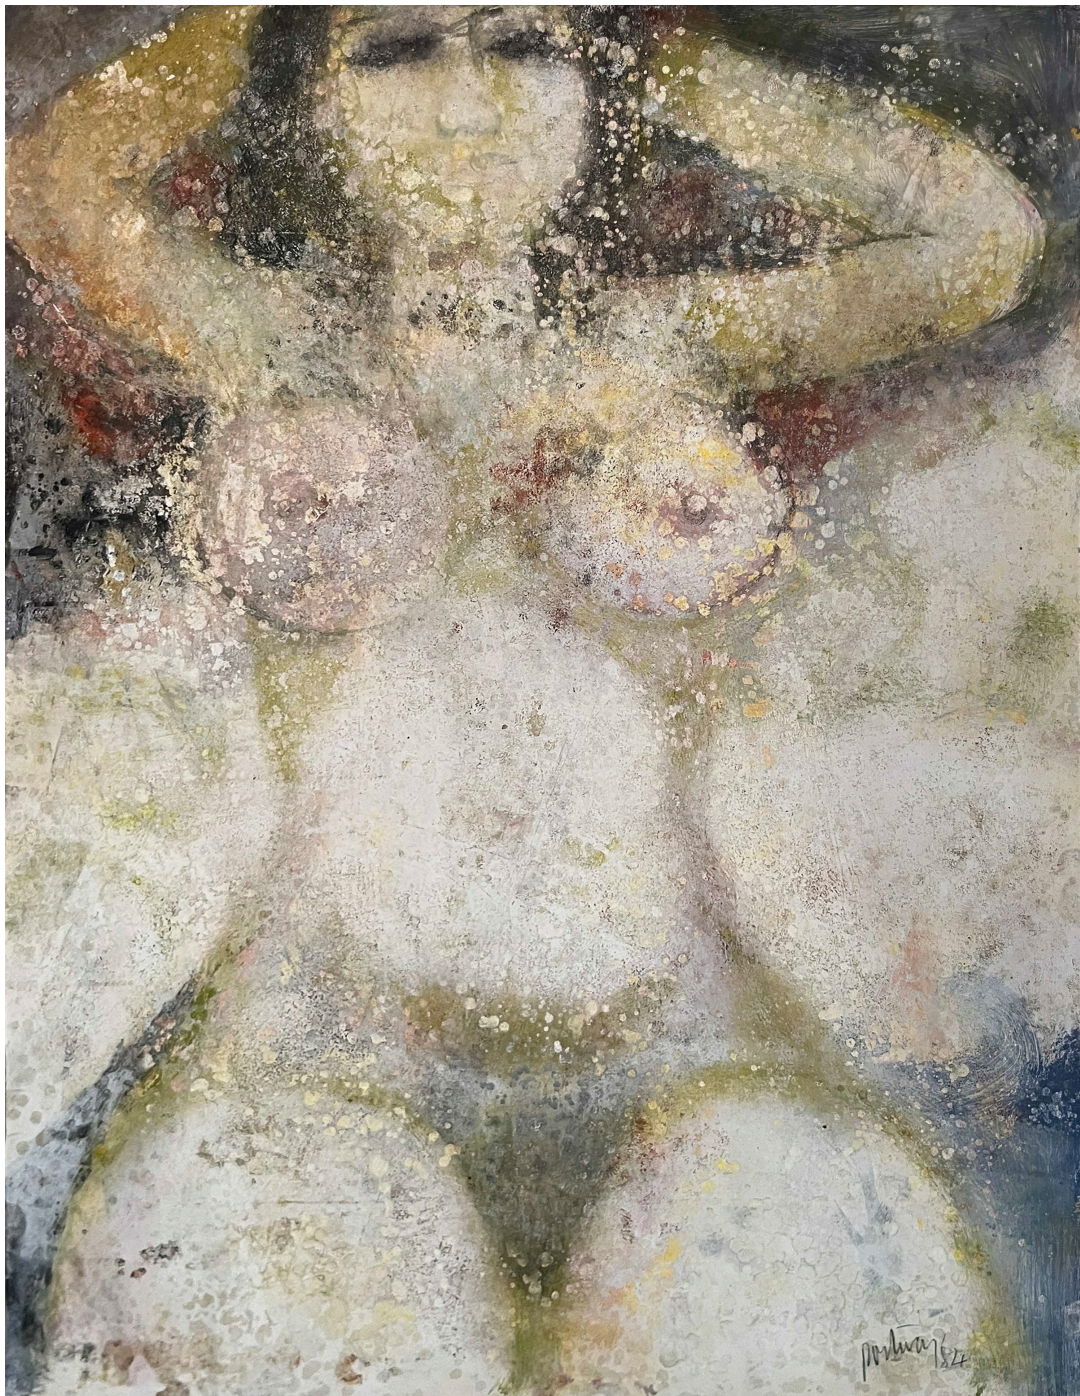

**Female nude**

**Call for Price**

*Female nude*, 1984  
signed and dated  
oil on paper  
65.5 x 50.5 cm

Medium	oil on paper
Location	Cape Town, South Africa
Height	65.50 cm
Width	50.50 cm
Artist	Douglas Portway
Year	1984