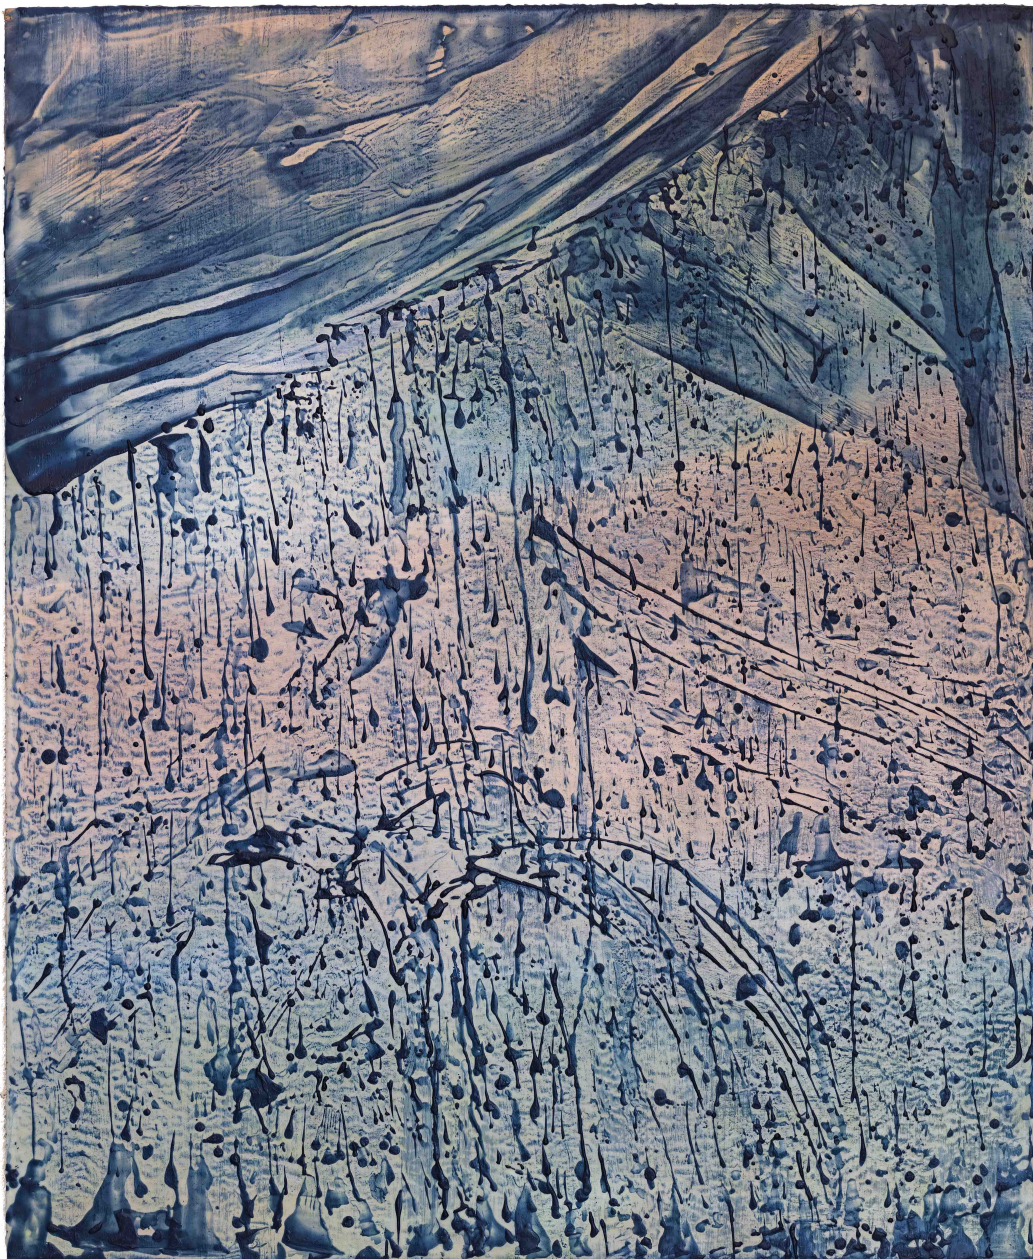

Misguided by Voices-51.5 x 42 cm

R 1,800.00

Medium	Felix Schoeller True Fibre 200gsm
Location	Johannesburg, South Africa
Height	72.80 cm
Width	59.40 cm
Size	51.5 x 42 cm
Artist	Givan Lötz
Year	2024