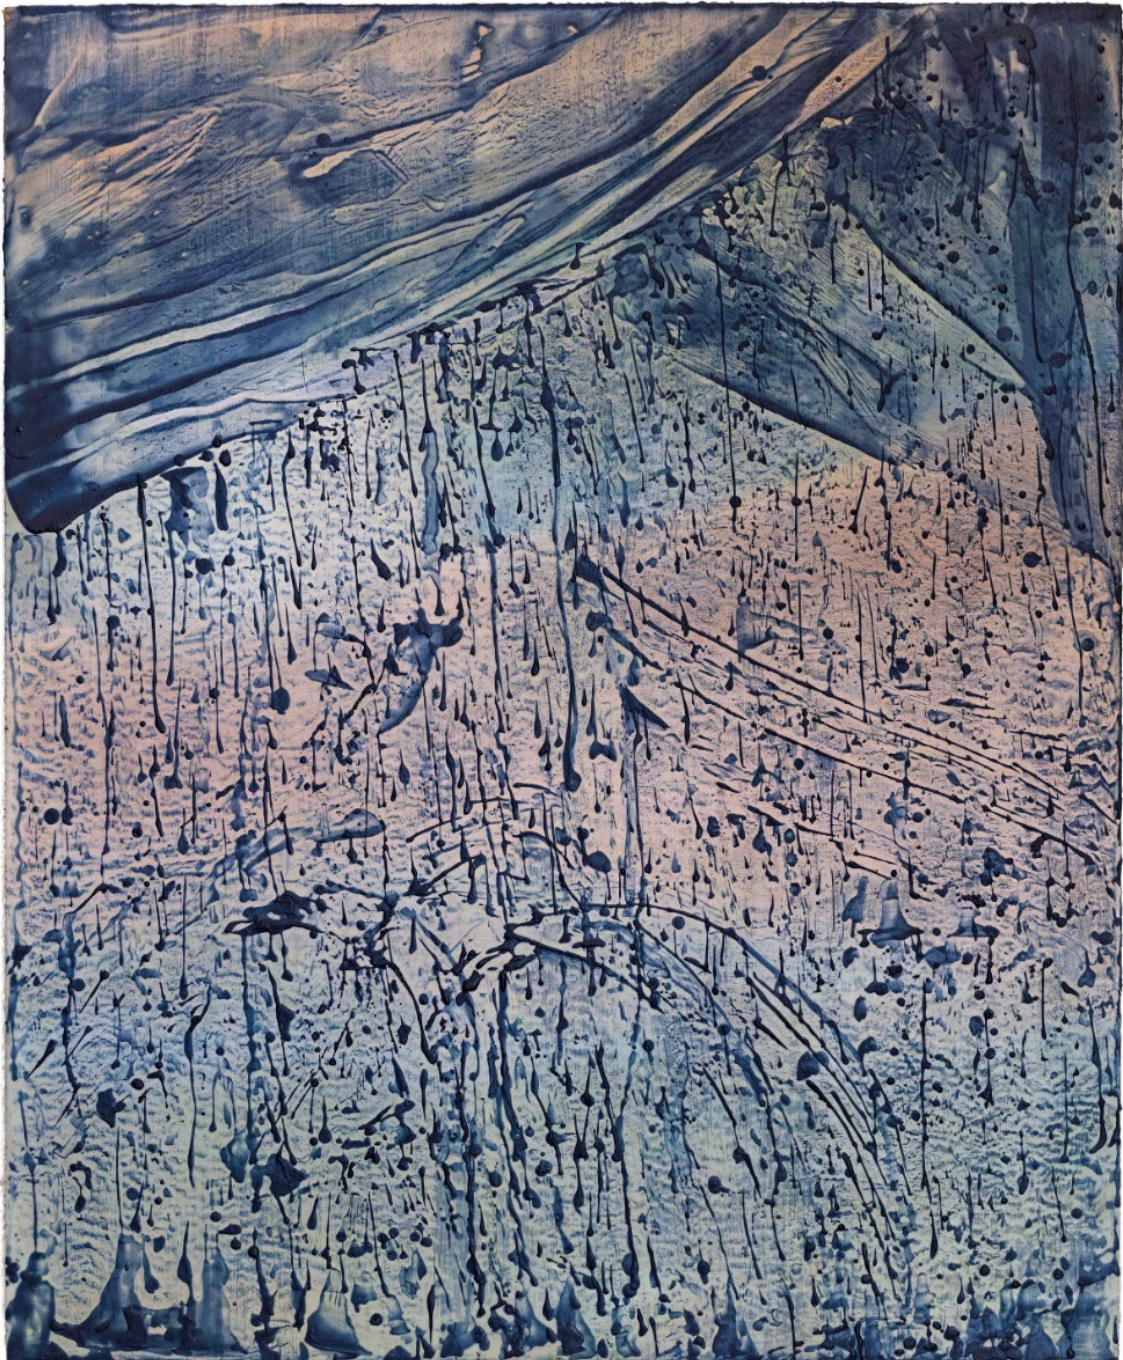

Misguided by Voices

As low as
R 1,800.00 ex. vat

Medium	Felix Schoeller True Fibre 200gsm
Location	Johannesburg, South Africa
Height	72.80 cm
Width	59.40 cm
Artist	Givan Lötz
Year	2024

Size:	72.8 x 59.4 cm
	51.5 x 42 cm