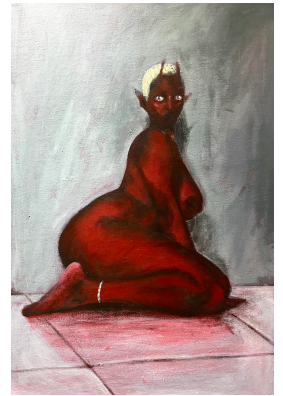

Inferno

R 23,000.00

Frame	None
Medium	Acrylic on canvas
Location	Johannesburg, South Africa
Height	75.50 cm
Width	51.00 cm
Artist	Thato Tlatsi
Year	2024