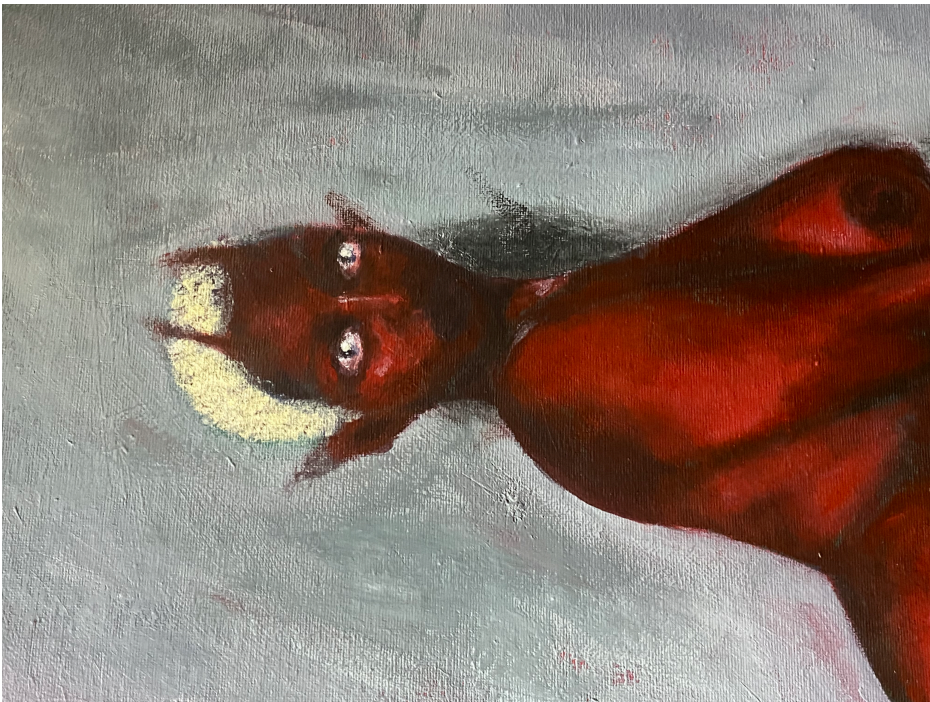

Inferno

R 23,000.00

Frame	None
Medium	Acrylic on canvas
Location	Johannesburg, South Africa
Height	75.50 cm
Width	51.00 cm
Artist	Thato Tlatsi
Year	2024