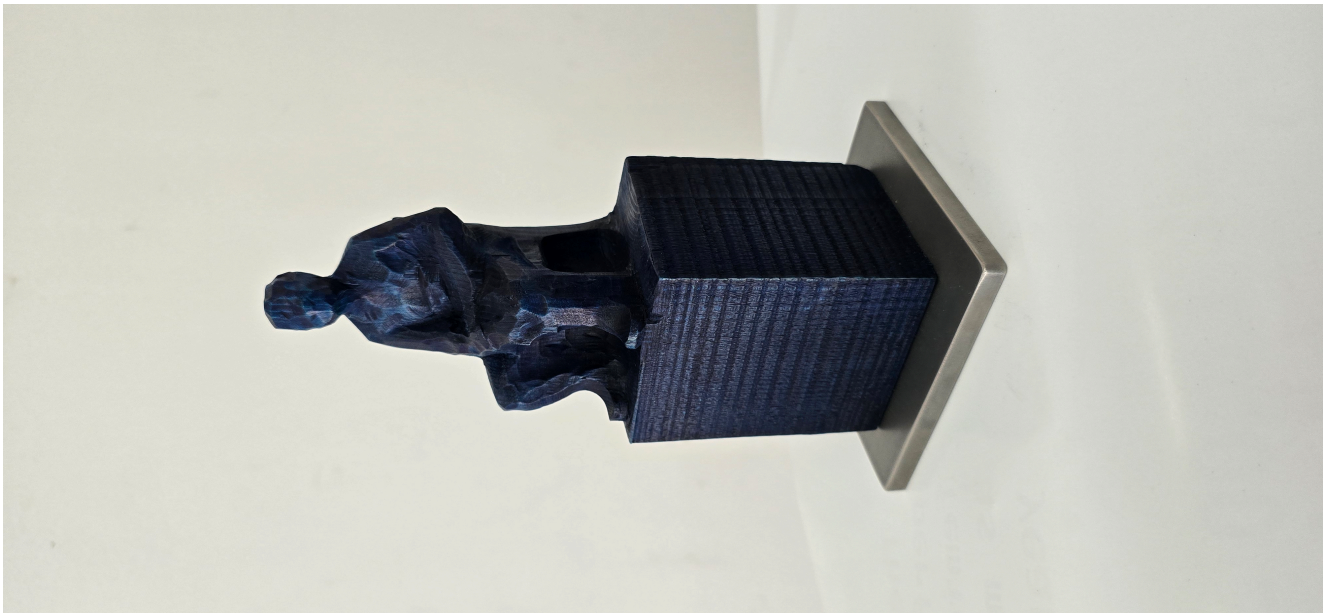

## Blue II Seated figure

R 5,000.00

Frame	None
Medium	Spruce, pigment ink on stainless steel
Location	Cape Town, South Africa
Height	200.00 cm
Width	70.00 cm
Artwork Height	70
Artist	Kobus la Grange
Year	2024