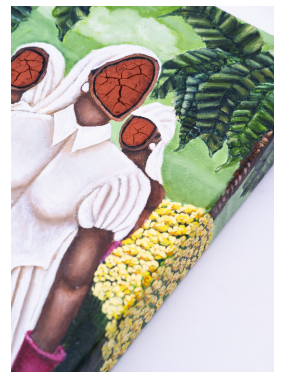

eMpophomeni

R 6,000.00

Oil paint on deep edge framed canvas

Frame	None
Medium	Oil Painting Red Clay Impepho on Canvas
Location	Durban, South Africa
Height	25.00 cm
Width	18.00 cm
Artist	Selloane Moeti
Year	2024