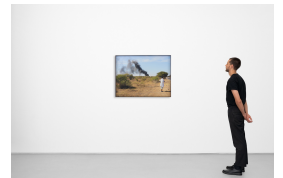

Insurance

R 31,250.00

Frame	Aluminum and wood frame with glass
Edition Size	5
Medium	Pigment print on Hahnemühle Photo Rag
Location	Cape Town, South Africa
Height	75.00 cm
Width	100.00 cm
Artist	Thero Makepe
Year	2024