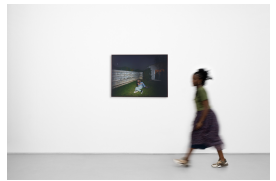

**Broken Hearts**

**R 31,250.00 ex. vat**

Frame	Aluminium and Wood Frame with Glass
Edition Size	5
Medium	Pigment Print on Hahnemühle Photo Rag
Location	Cape Town, South Africa
Height	75.00 cm
Width	100.00 cm
Artist	Thero Makepe
Year	2024