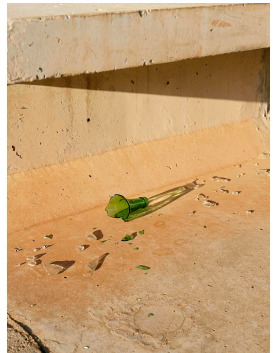

**Shattered Dreams**

**R 11,500.00**

Frame	Aluminium and wood frame with glass
Edition Size	5
Medium	Pigment print on Hahnemühle Photo Rag
Location	Cape Town, South Africa
Height	34.00 cm
Width	26.00 cm
Artist	Thero Makepe
Year	2023