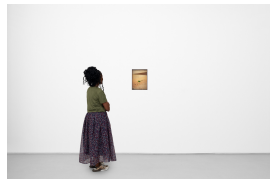

**Shattered Dreams**

**R 11,500.00**

Frame	Aluminium and wood frame with glass
Edition Size	5
Medium	Pigment print on Hahnemühle Photo Rag
Location	Cape Town, South Africa
Height	34.00 cm
Width	26.00 cm
Artist	Thero Makepe
Year	2023