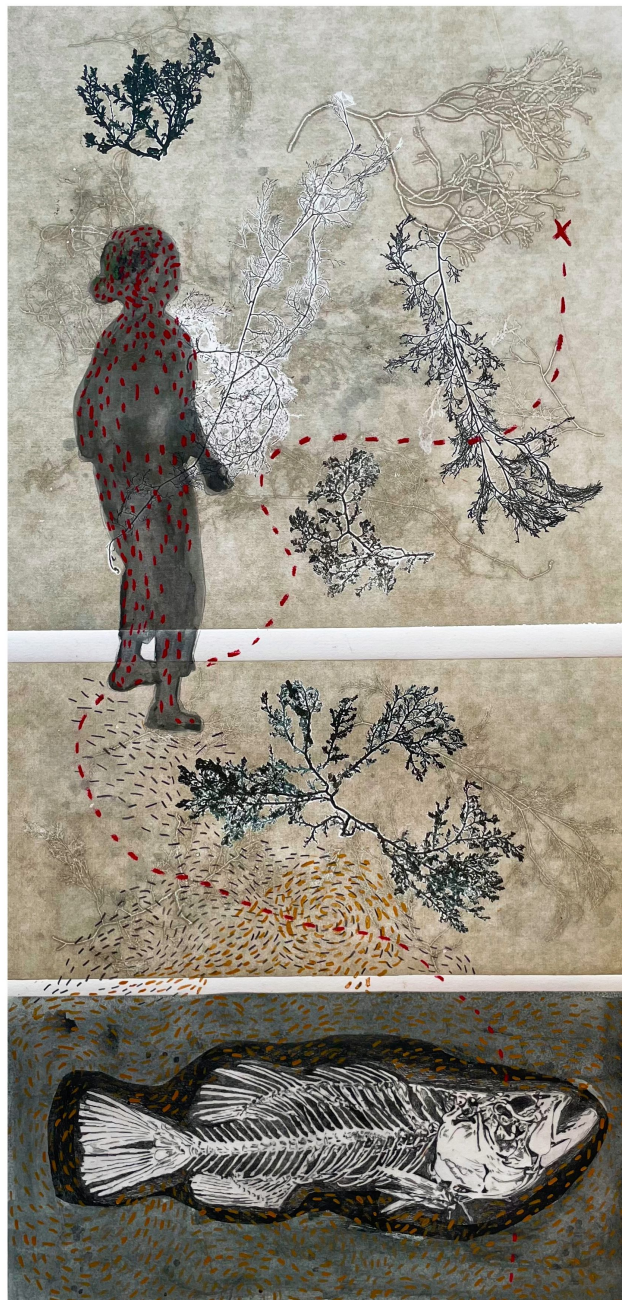

Where can I find my inheritance

R 9,500.00 ex. vat

Frame	None
Edition Size	1
Medium	Dry Point with Monoprints, Ink and Pastel
Location	Cape Town, South Africa
Height	77.00 cm
Width	44.50 cm
Artist	Nicolette Geldenhuys
Year	2024