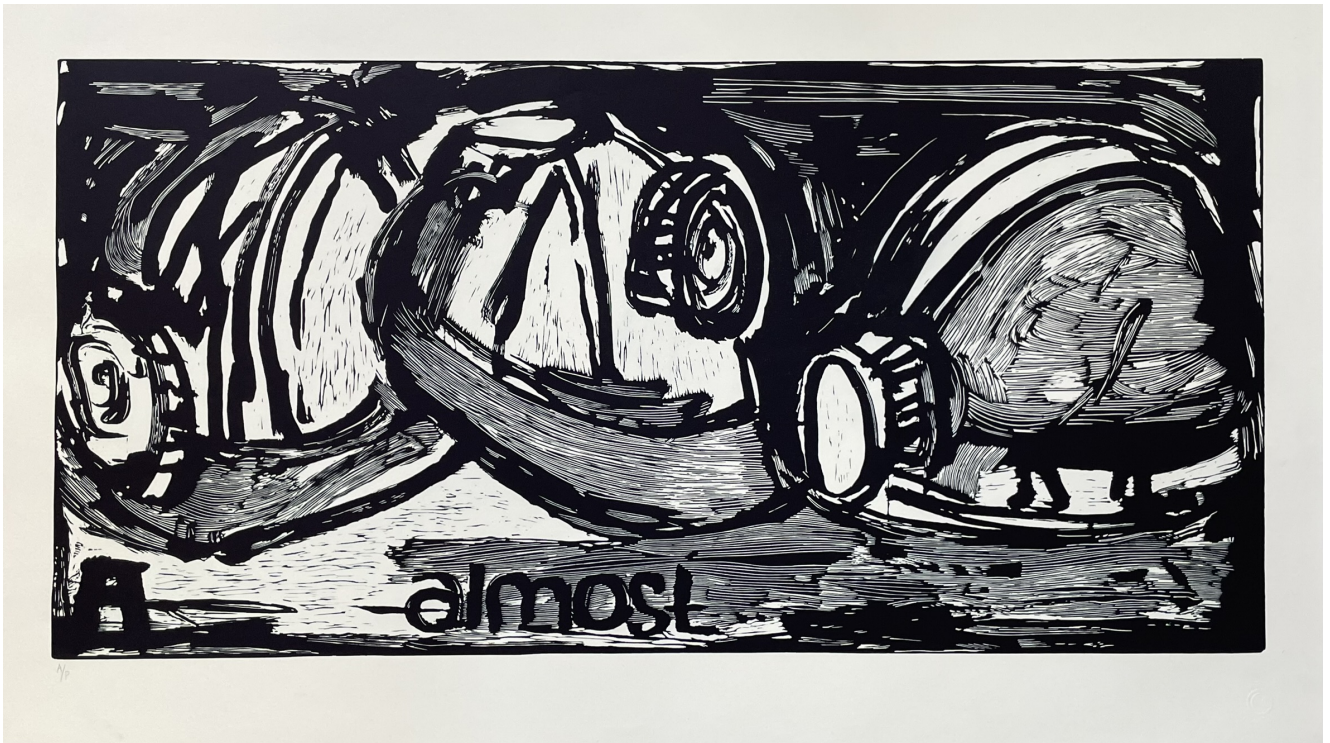

ALMOST

Call for Price

EDITION OF 6

Frame	None
Edition Size	6
Medium	Linocut
Location	Johannesburg, South Africa
Height	110.00 cm
Width	64.00 cm
Artist	Colbert Mashile
Year	2024