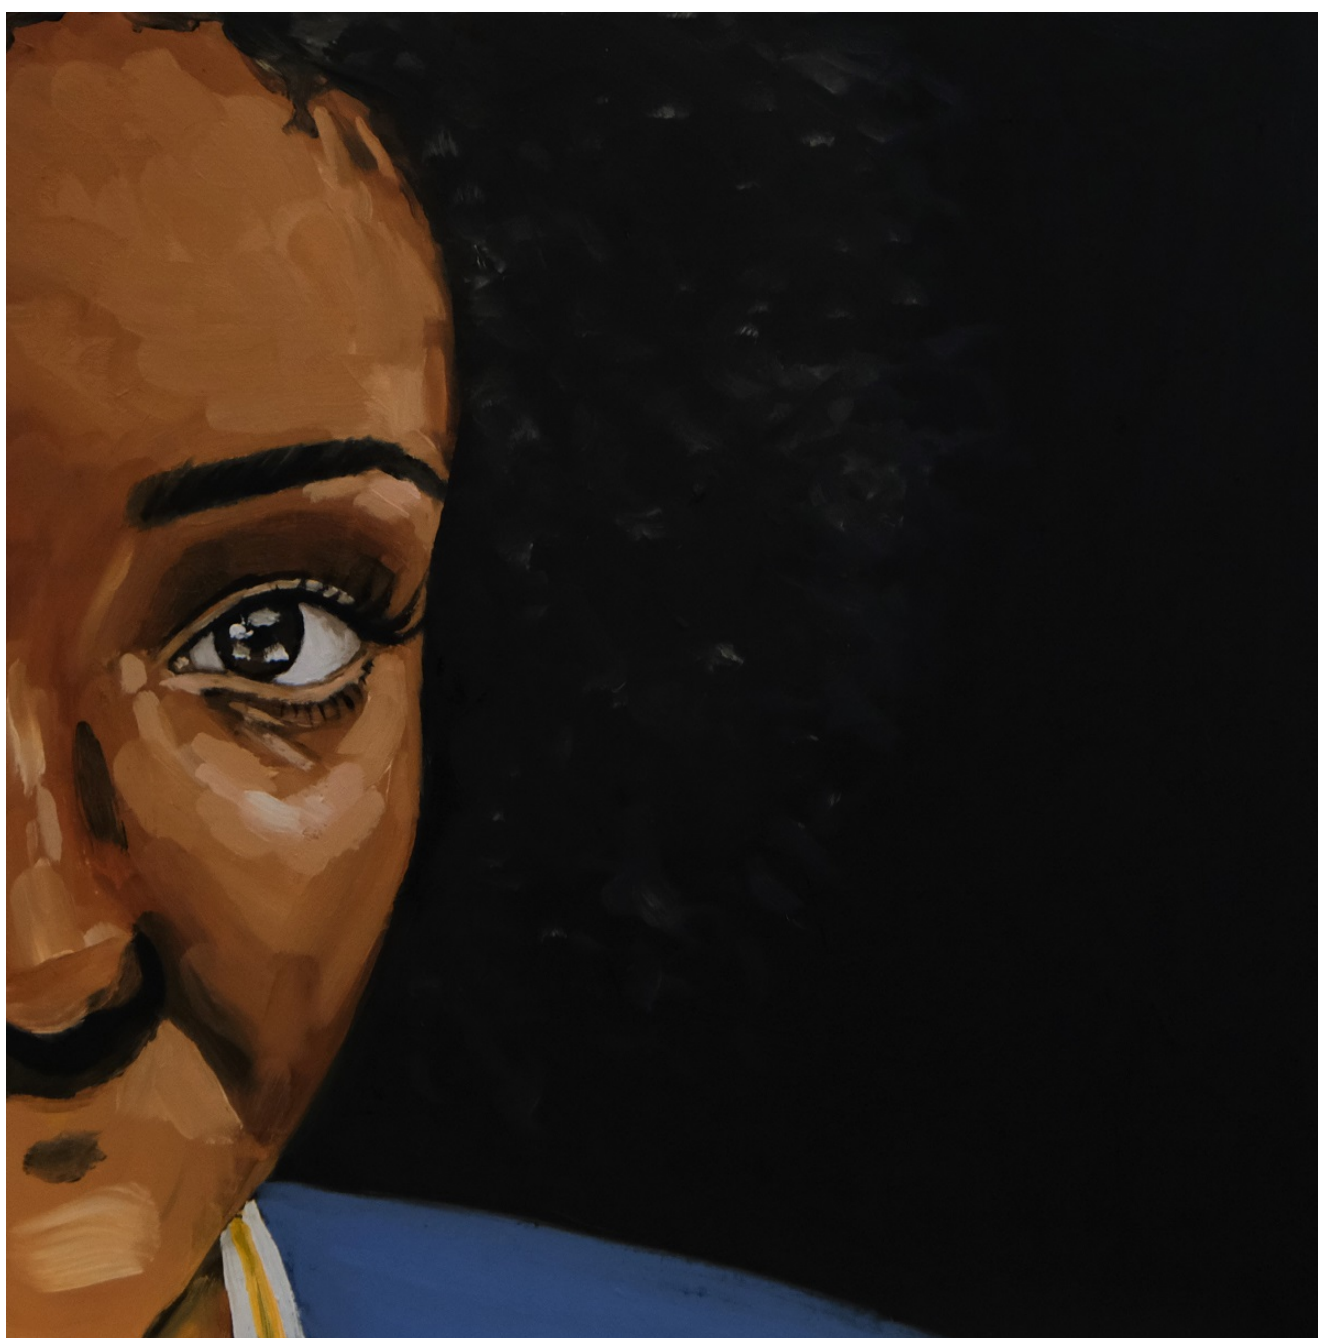

---

**Fragments pt.II**

**R 2,250.00 ex. vat**

This piece was created during the height of the COVID pandemic, inspired by the way masks covered mouths and noses, leaving only the eyes visible. The series examines the soul of individuals as seen through their eyes, capturing the essence of their experiences during this time.

Frame	A simple white box frame, there is a 5 mm gap between the piece and the frame
Medium	Oils on Board
Location	Port Elizabeth, South Africa
Height	18.00 cm
Width	18.00 cm
Artist	Simon Venter
Year	2020