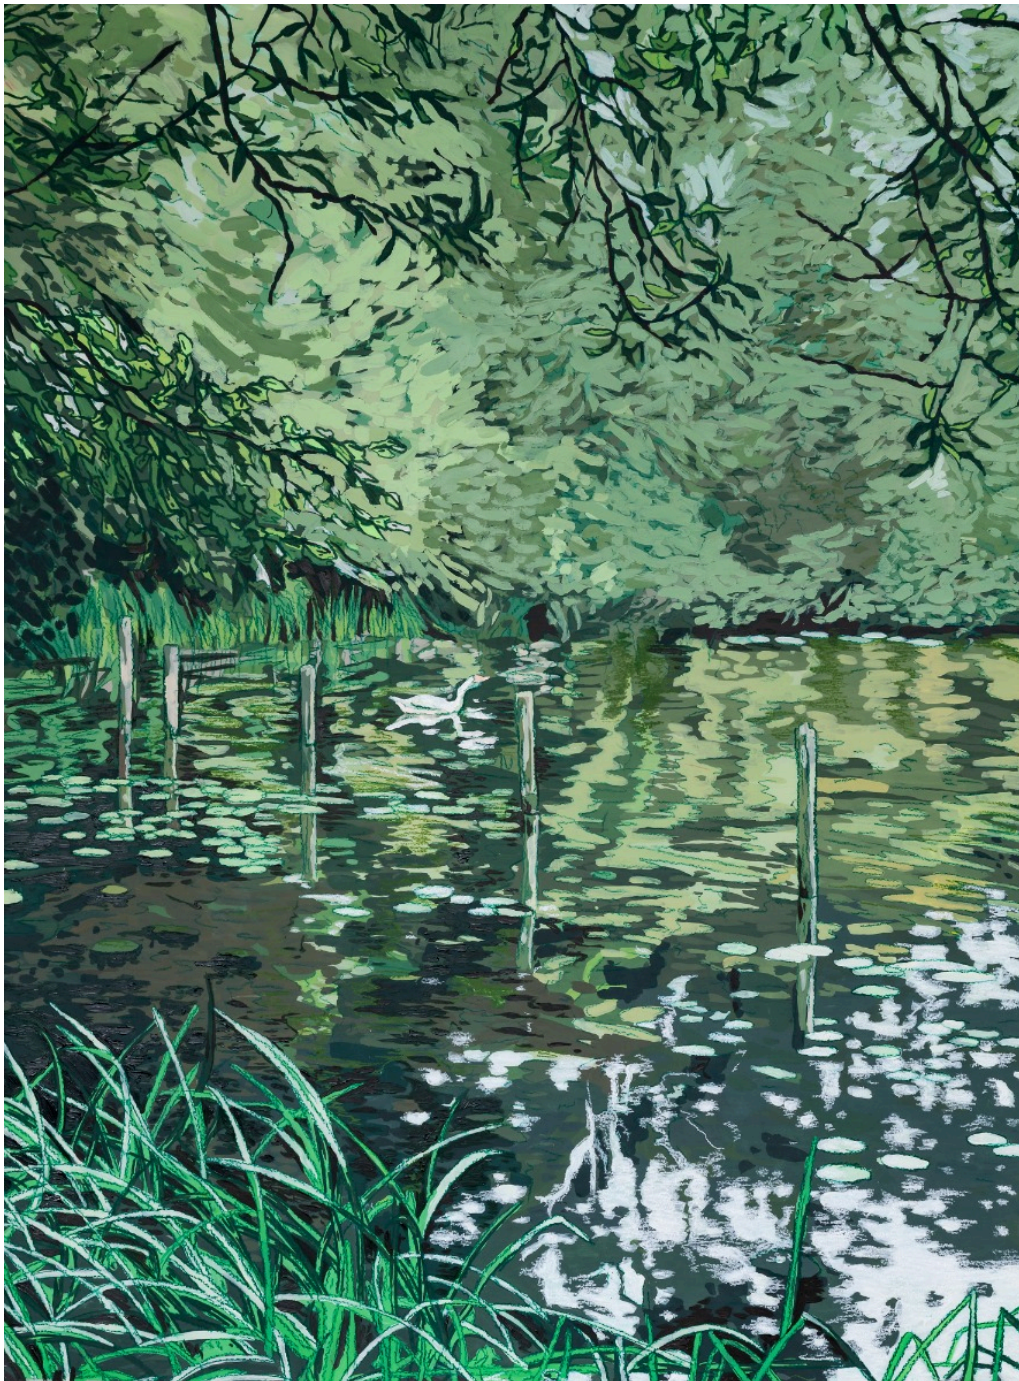

Limnology

**R 28,800.00 ex.
vat**

Frame	Framed in Glass
Medium	Pastel and Gouache on Flim
Location	Cape Town, South Africa
Height	92.00 cm
Width	68.00 cm
Artist	Adele Van Heerden
Year	2025