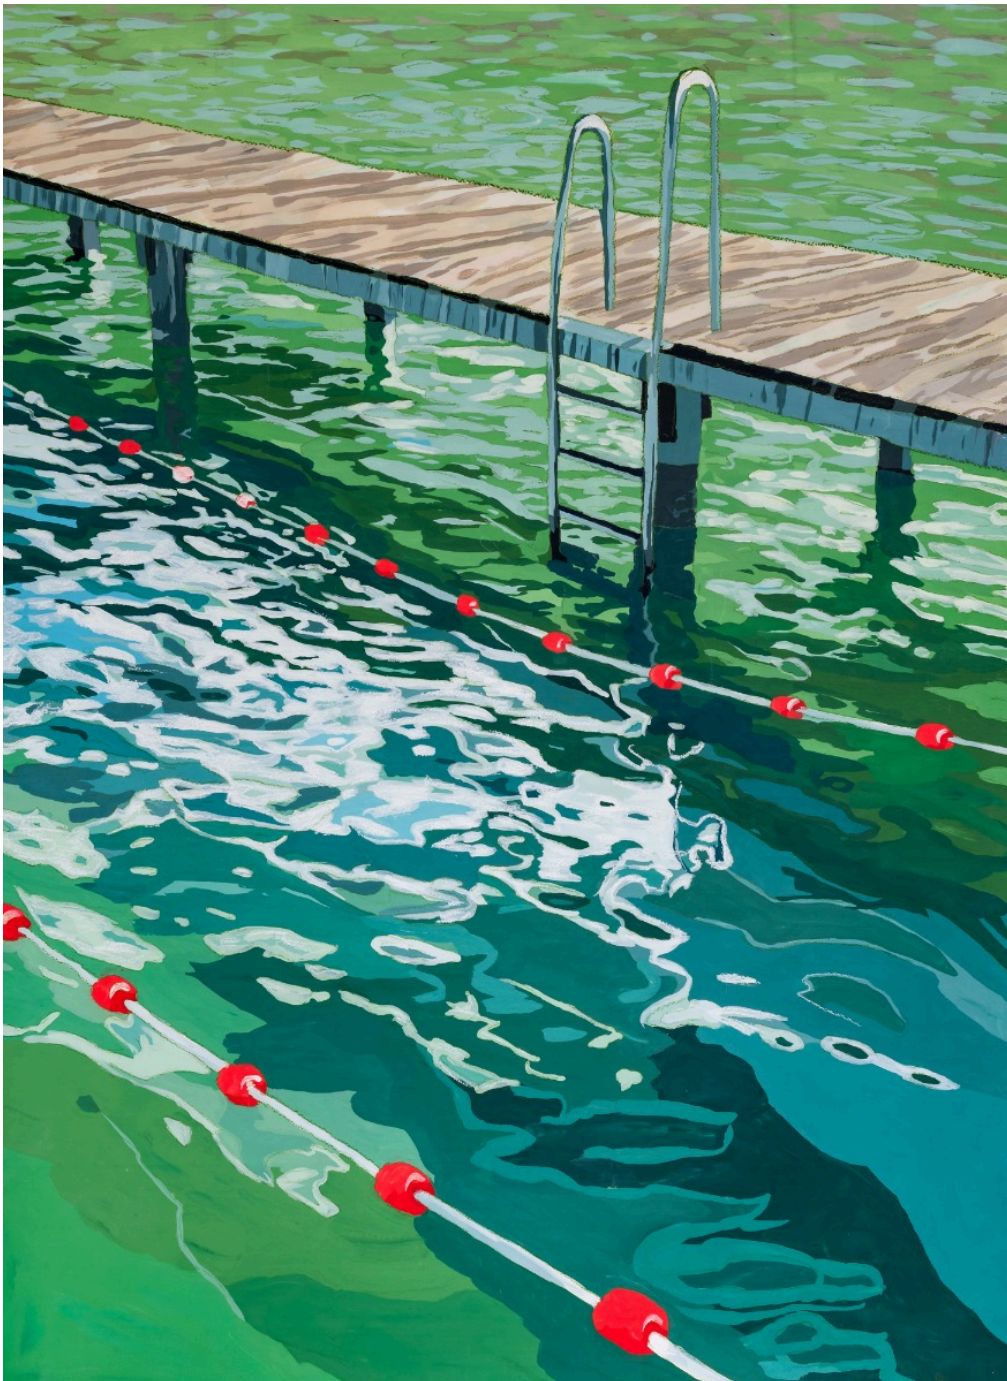

Light Leak

R 28,800.00 ex.
vat

Frame	Framed in Glass
Medium	Pastel and Gouache on Flim
Location	Cape Town, South Africa
Height	92.00 cm
Width	68.00 cm
Artist	Adele Van Heerden
Year	2025