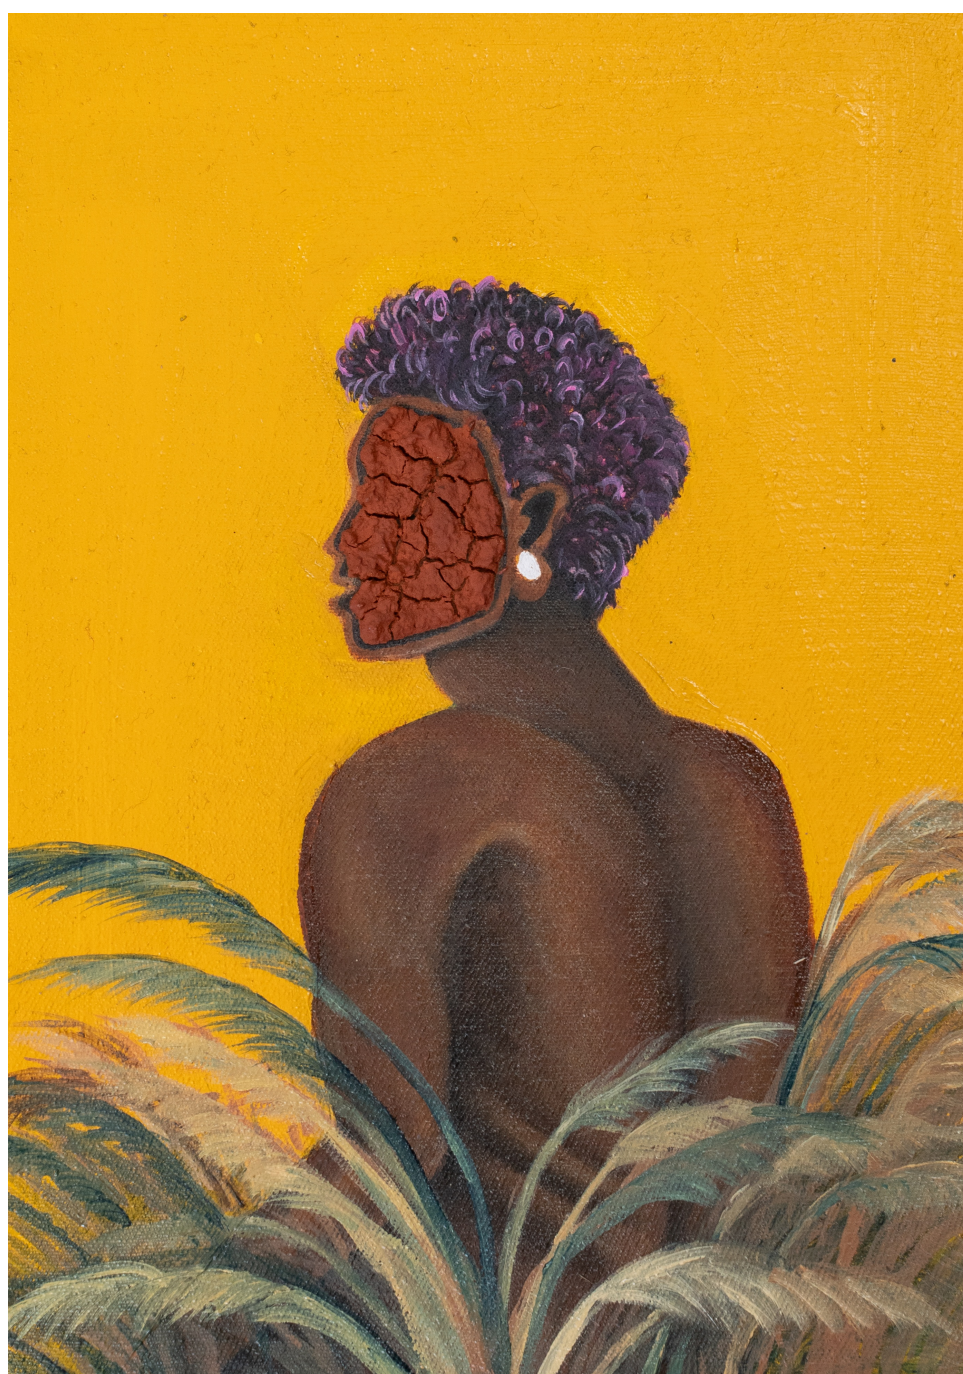

uMsizi V

R 5,000.00 ex. vat

Oil painting on a stretched deep edge canvas

| | |
|----------|---|
| Frame | None |
| Medium | Oil Painting Red Clay Impepho on Canvas |
| Location | Durban, South Africa |
| Height | 25.00 cm |
| Width | 18.00 cm |
| Artist | Selloane Moeti |
| Year | 2024 |