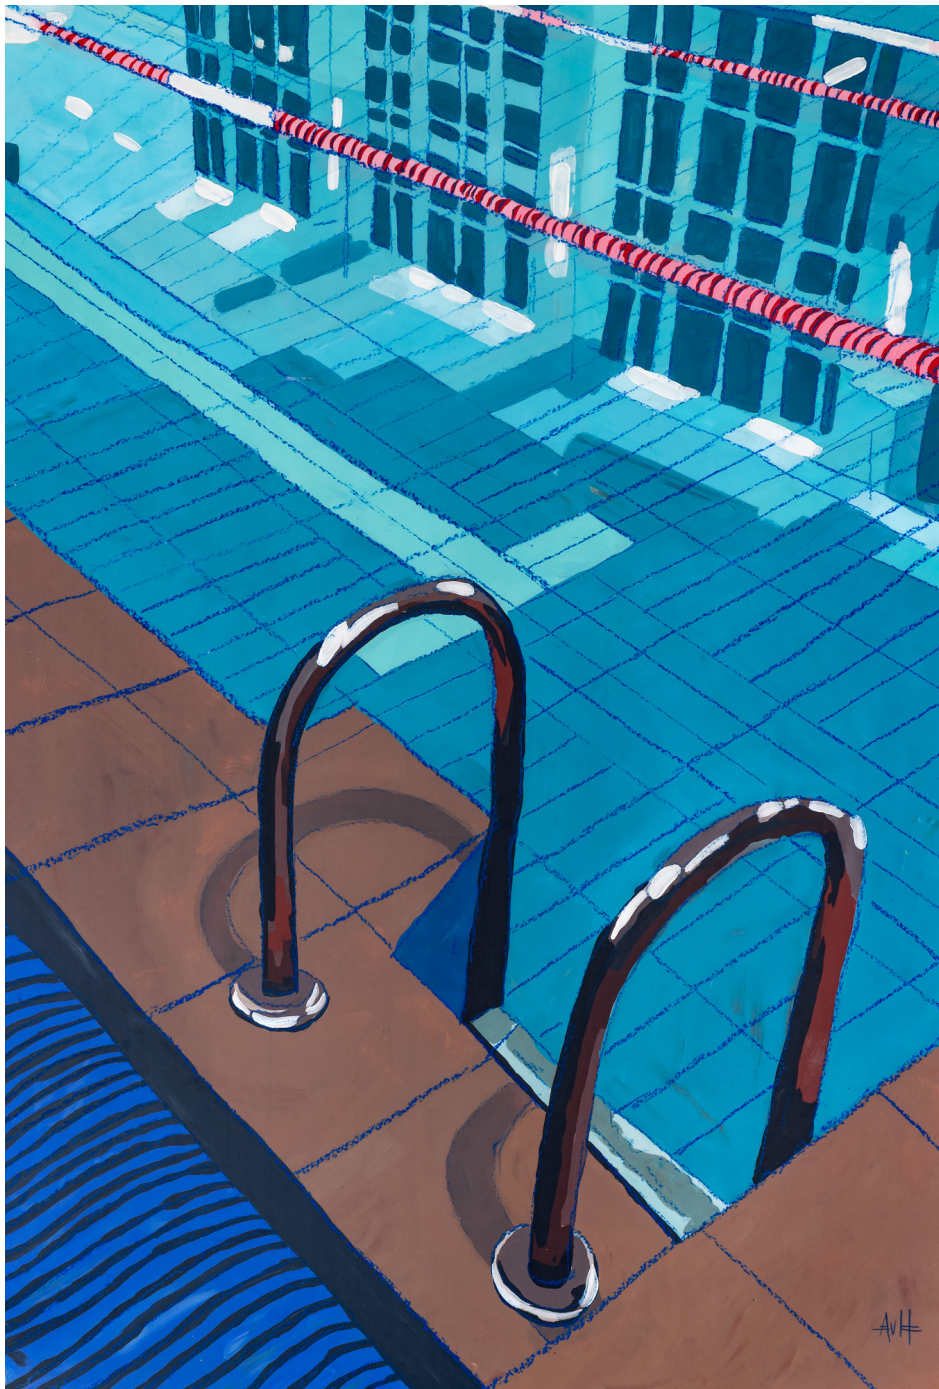

Core Memory

**R 16,800.00 ex.
vat**

Frame	Framed in Glass
Medium	Gouache and Pastel on Drafting Film
Location	Cape Town, South Africa
Height	68.00 cm
Width	47.00 cm
Artist	Adele Van Heerden
Year	2025