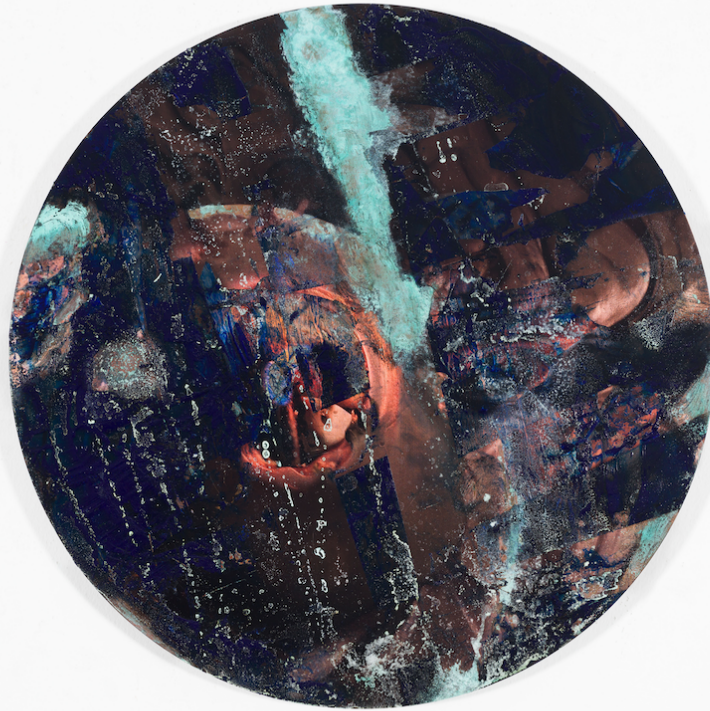

Echo

**R 15,000.00 ex.
vat**

Frame	None
Medium	Mixed media on copper sheet with aluminium frame backing
Location	Cape Town, South Africa
Height	50.00 cm
Width	0.00 cm
Artist	Kathy Robins
Year	2024