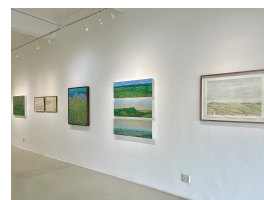

Karkloof Valley, With Spitzkop

**R 30,305.00 ex.
vat**

Bruce Backhouse, Karkloof Valley, With Spitzkop, Watercolour on paper, 55 x 70cm, 2024

Frame	Natural Wooden Box Frame Floated
Medium	Watercolour on Paper
Location	Johannesburg, South Africa
Height	55.00 cm
Width	70.00 cm
Artist	Bruce Backhouse
Year	2024