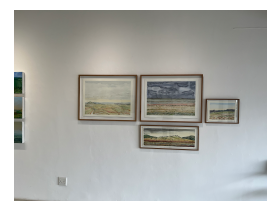

## Northern KZN

**R 19,870.00 ex. vat**

Bruce Backhouse, Northern KZN, watercolour on paper, 26 x 73cm, 2008

Frame	Natural Wooden Box Frame Floated
Medium	Watercolour on Paper
Location	Johannesburg, South Africa
Height	26.00 cm
Width	73.00 cm
Artist	Bruce Backhouse
Year	2008